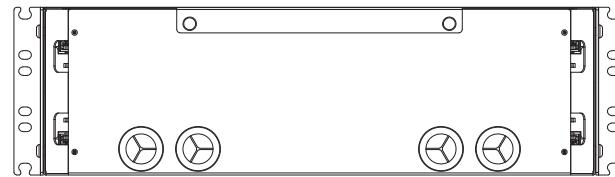

Model	Rack Mount Patch Panel	Name	IFR-Y-3U-12S	Document NO.		Version	REV.01
-------	------------------------	------	--------------	--------------	--	---------	--------

Max. Fiber Count	
Adapter Type	Cores
FC	72
ST	72
SC Simplex	144
SC Duplex	\
LC Duplex	288

Back View

Product Description:

1. Product size (width-depth-height): 19.00 in x 8.23 in x 5.22 in;
2. Apply to 19 inch rack installation;
3. Surface: black powder coating (RAL9005);
4. *Adapter and pigtails are optional.