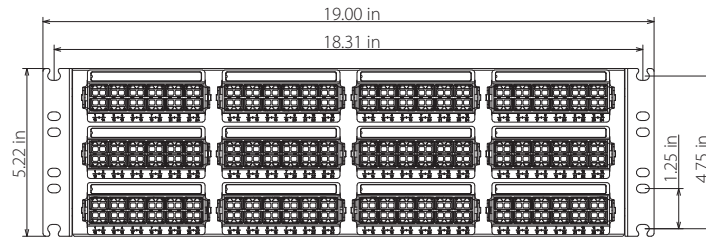

Model	Rack Mount Patch Panel	Name	IFR-Y-3U-12S	Document NO.		Version	REV.01
-------	------------------------	------	--------------	--------------	--	---------	--------

Max. Fiber Count	
Adapter Type	Cores
FC	72
ST	72
SC Simplex	144
SC Duplex	\
LC Duplex	288

Back View

Product Description:

1. Product size (width-depth-height): 19.00 in x 8.23 in x 5.22 in;
2. Apply to 19 inch rack installation;
3. Surface: black powder coating (RAL9005);
4. *Adapter and pigtails are optional.