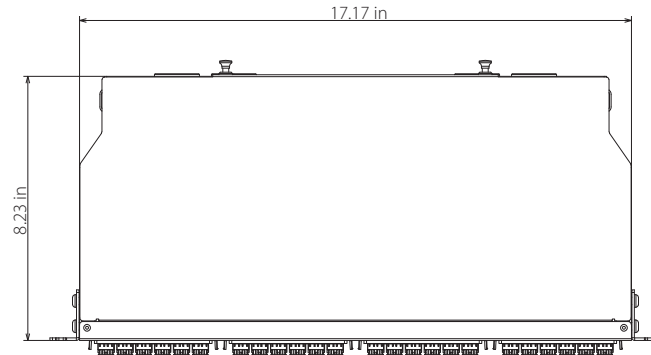

Model	Rack Mount Patch Panel	Name	IFR-Y-3U-12S	Document NO.		Version	REV.01
-------	------------------------	------	--------------	--------------	--	---------	--------

Max. Fiber Count	
Adapter Type	Cores
FC	72
ST	72
SC Simplex	144
SC Duplex	\
LC Duplex	288

Back View

Product Description:

1. Product size (width-depth-height): 19.00 in x 8.23 in x 5.22 in;
2. Apply to 19 inch rack installation;
3. Surface: black powder coating (RAL9005);
4. *Adapter and pigtails are optional.