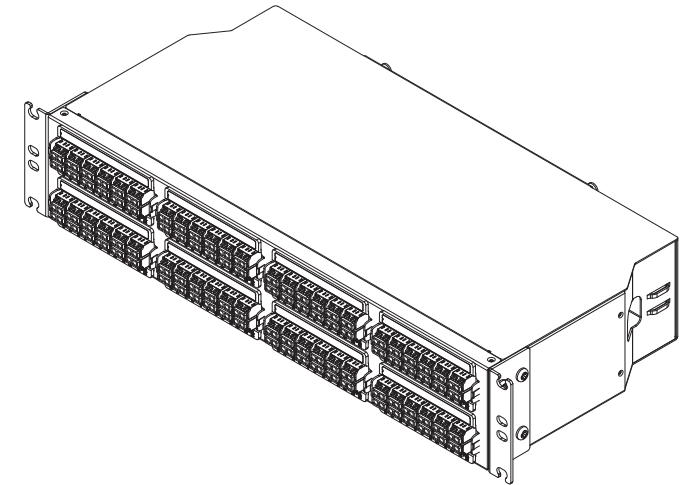

Model	Rack Mount Patch Panel	Name	IFR-Y-2U-8S	Document NO.		Version	REV.01
-------	------------------------	------	-------------	--------------	--	---------	--------

Max. Fiber Count	
Adapter Type	Cores
FC	48
ST	48
SC Simplex	96
SC Duplex	\
LC Duplex	192

Back View

Product Description:

1. Product size (width-depth-height): 19.00 in x 8.23 in x 3.47 in;
2. Apply to 19 inch rack installation;
3. Surface: black powder coating (RAL9005);
4. *Adapter and pigtails are optional.