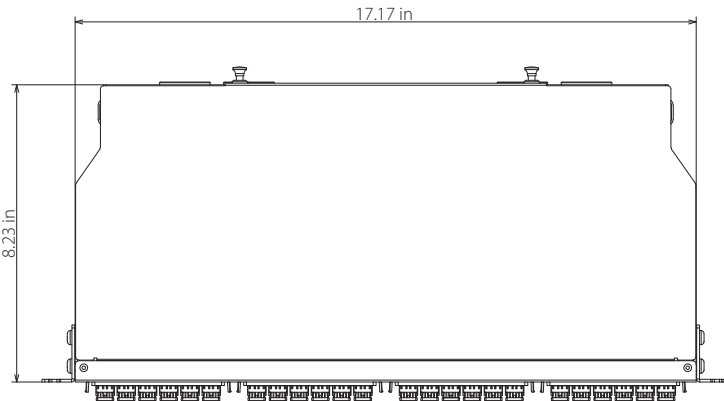

Model	Rack Mount Patch Panel	Name	IFR-Y-2U-8S	Document NO.		Version	REV.01
-------	------------------------	------	-------------	--------------	--	---------	--------

Max. Fiber Count	
Adapter Type	Cores
FC	48
ST	48
SC Simplex	96
SC Duplex	\
LC Duplex	192

Back View

Product Description:

1. Product size (width-depth-height): 19.00 in x 8.23 in x 3.47 in;
2. Apply to 19 inch rack installation;
3. Surface: black powder coating (RAL9005);
4. *Adapter and pigtails are optional.