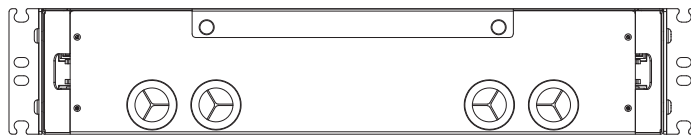

Model	Rack Mount Patch Panel	Name	IFR-Y-2U-8S	Document NO.		Version	REV.01
-------	------------------------	------	-------------	--------------	--	---------	--------

Max. Fiber Count	
Adapter Type	Cores
FC	48
ST	48
SC Simplex	96
SC Duplex	\
LC Duplex	192

Back View

Product Description:

1. Product size (width-depth-height): 19.00 in x 8.23 in x 3.47 in;
2. Apply to 19 inch rack installation;
3. Surface: black powder coating (RAL9005);
4. *Adapter and pigtails are optional.