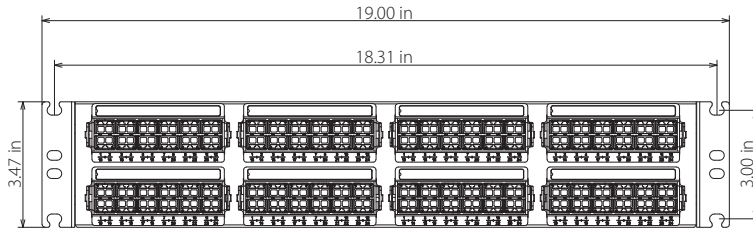

Model	Rack Mount Patch Panel	Name	IFR-Y-2U-8S	Document NO.		Version	REV.01
-------	------------------------	------	-------------	--------------	--	---------	--------

Max. Fiber Count	
Adapter Type	Cores
FC	48
ST	48
SC Simplex	96
SC Duplex	\
LC Duplex	192

Back View

Product Description:

1. Product size (width-depth-height): 19.00 in x 8.23 in x 3.47 in;
2. Apply to 19 inch rack installation;
3. Surface: black powder coating (RAL9005);
4. *Adapter and pigtails are optional.