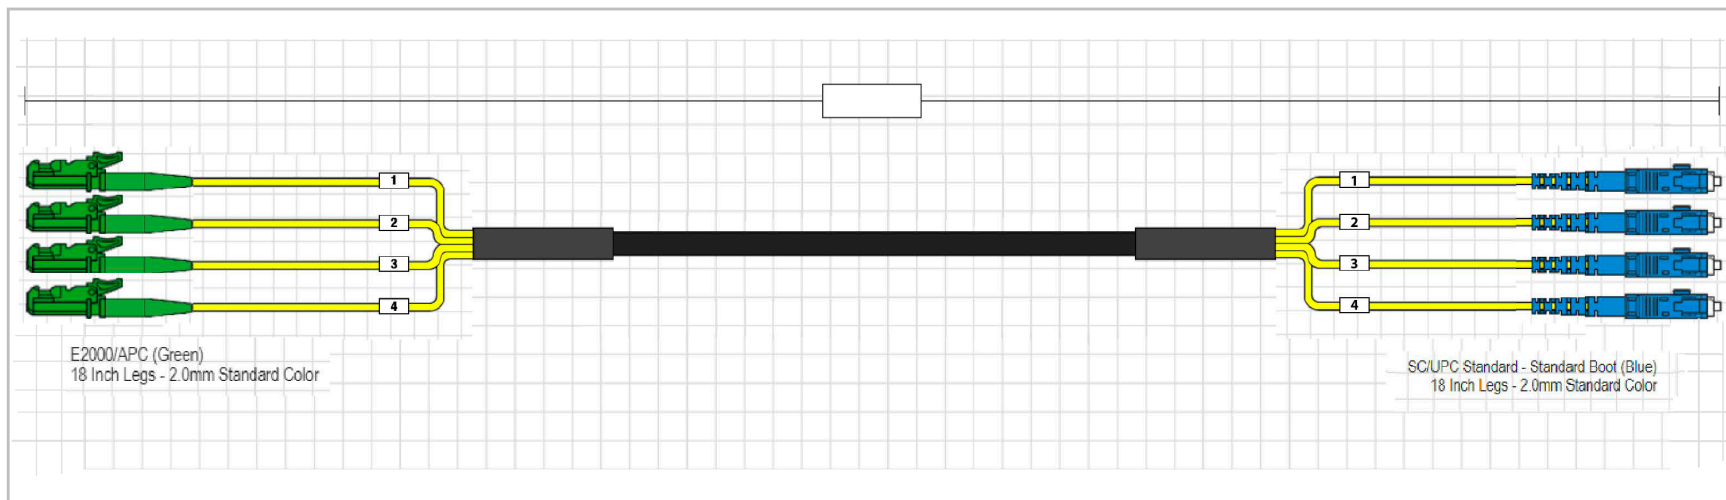

**PART NUMBER: I2750-4H-218N-FD-XXF**

**DESCRIPTION: E2KAPC-SCUPC, 4 FIBER SINGLEMODE, INDOOR/OUTDOOR BLACK RISER JACKET, 2mm YELLOW FURCATED, 18 INCHES BO, XXX METERS OR FEET IN LENGTH**

**PART NUMBER: I2750-4H-218N-FD-XXF**

ITEM	QTY	DESCRIPTION	<b>PROPRIETARY AND CONFIDENTIAL</b> THE INFORMATION CONTAINED IN THIS DRAWING IS THE SOLE PROPERTY OF IFIBER OPTIX, INC. ANY REPRODUCTION IN PART OR AS A WHOLE WITHOUT THE WRITTEN PERMISSION IS PROHIBITED.	DRAWN BY: LUIS	DATE:	 IFIBER OPTIX 14452 CHAMBERS RD TUSTIN, CA 92780 www.ifiberoptix.com (714) 665-9796 (714) 665-9757
1				CHECKED BY: SANJEEV	DATE:	
2				TITLE		
3						
4						<b>PART NUMBER:</b> PART NUMBER: I2750-4H-218N-FD-XXF