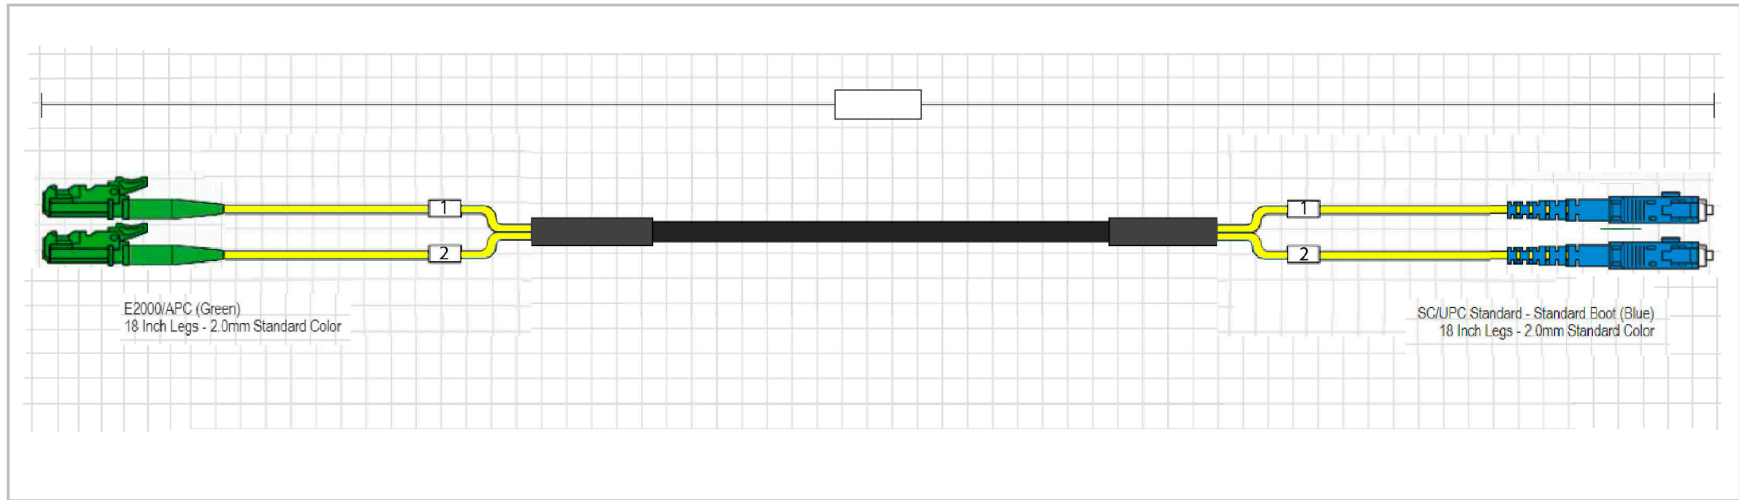

PART NUMBER: I2750-2H-218N-FD-XXF

DESCRIPTION: E2KAPC-SCUPC, 2 FIBER SINGLEMODE, INDOOR/OUTDOOR BLACK RISER JACKET, 2mm YELLOW FURCATED, 18 INCHES BO, XXX METERS OR FEET IN LENGTH

PART NUMBER: I2750-2H-218N-FD-XXF

ITEM	QTY	DESCRIPTION	PROPRIETARY AND CONFIDENTIAL	DRAWN BY: LUIS	DATE:	 iFIBER OPTIX 14452 CHAMBERS RD (714) 665-9796 TUSTIN, CA 92780 (714) 665-9757 www.ifiberoptix.com
1			THE INFORMATION CONTAINED IN THIS DRAWING IS THE SOLE PROPERTY OF IFIBER OPTIX, INC. ANY REPRODUCTION IN PART OR AS A WHOLE WITHOUT THE WRITTEN PERMISSION IS PROHIBITED.	APPROVED BY: SANJEEV	DATE:	
2				CHECKED BY: SANJEEV	DATE:	
3				TITLE		
4						
						PART NUMBER: <div style="border: 1px solid black; padding: 2px; display: inline-block;">PART NUMBER: I2750-2H-218N-FD-XXF</div>