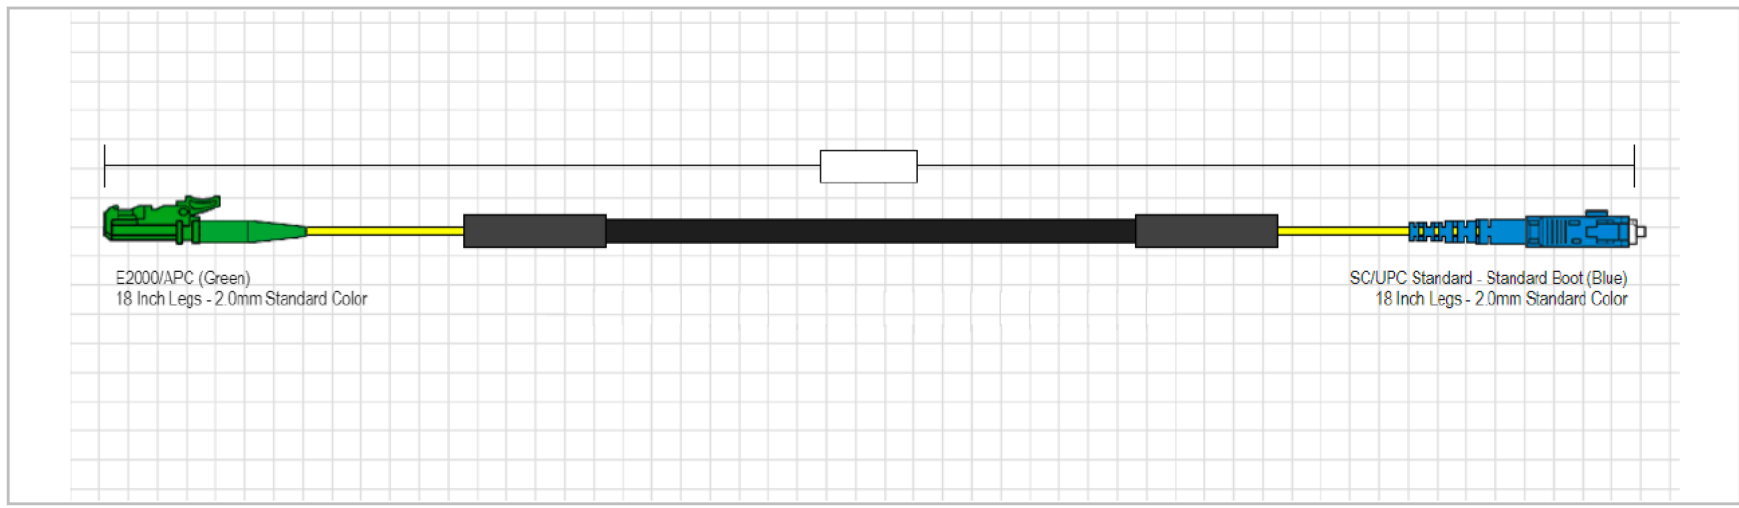

PART NUMBER: I2750-1H-218N-FD-XXF

DESCRIPTION: E2KAPC-SCUPC, 1 FIBER SINGLEMODE, INDOOR/OUTDOOR BLACK RISER JACKET, 2mm YELLOW FURCATED, 18 INCHES BO, XXX METERS OR FEET IN LENGTH

PART NUMBER: I2750-1H-218N-FD-XXF

| ITEM | QTY | DESCRIPTION | PROPRIETARY AND CONFIDENTIAL THE INFORMATION CONTAINED IN THIS DRAWING IS THE SOLE PROPERTY OF IFIBER OPTIX, INC. ANY REPRODUCTION IN PART OR AS A WHOLE WITHOUT THE WRITTEN PERMISSION IS PROHIBITED. | DRAWN BY: LUIS | DATE: |  iFIBER OPTIX 14452 CHAMBERS RD TUSTIN, CA 92780 (714) 665-9796 (714) 665-9757 www.ifiberoptix.com | PART NUMBER: | |
|------|-----|-------------|--|-------------------------|-------|--|-----------------------------------|--|
| 1 | | | | APPROVED BY: SANJEEV | DATE: | | PART NUMBER: I2750-1H-218N-FD-XXF | |
| 2 | | | | CHECKED BY: SANJEEV | DATE: | | | |
| 3 | | | | TITLE | | | | |
| 4 | | | | | | | | |