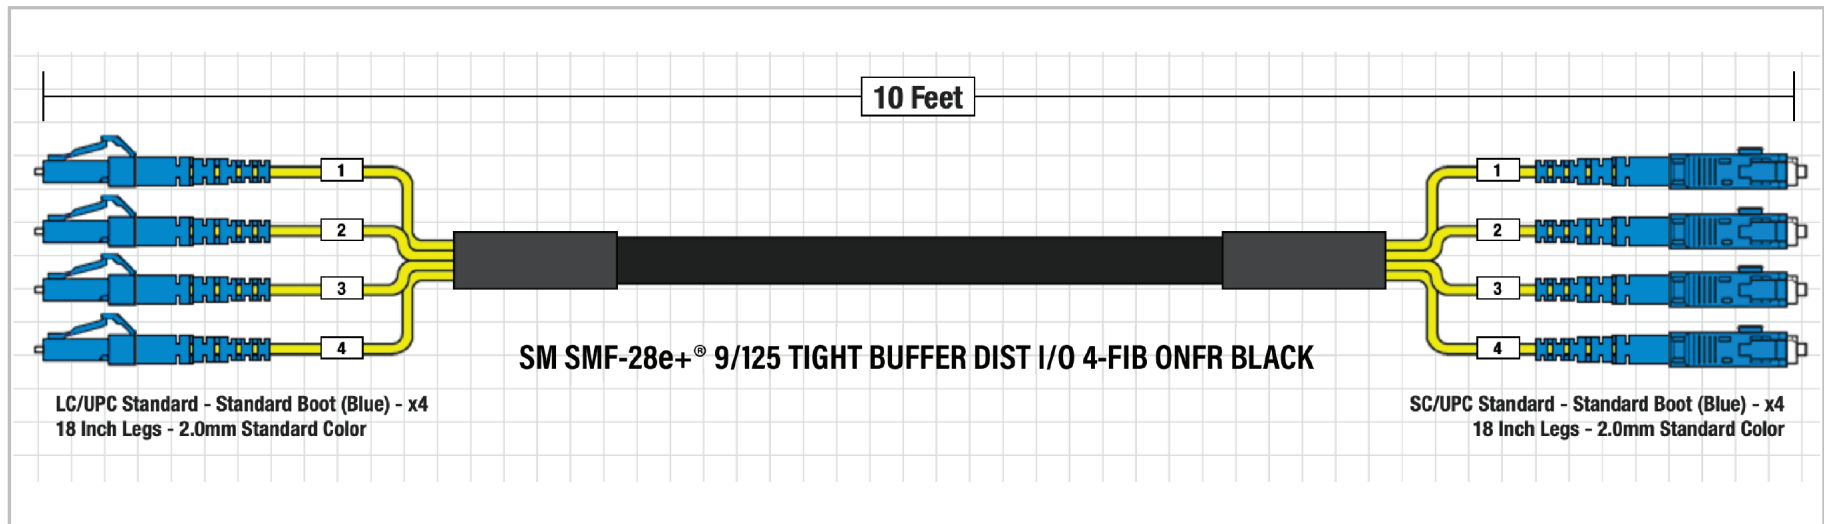

**PART NUMBER: I2753-4C-218N-IO-XXM/F**

**DESCRIPTION: LCUPC-SCUPC, 4 FIBER SINGLEMODE, INDOOR/OUTDOOR BLACK RISER JACKET, 2mm YELLOW FURCATED, 18 INCHES BO, XXX METERS OR FEET IN LENGTH**

**PART NUMBER: I2753-4C-218N-IO-XXM/F**

| ITEM | QTY | DESCRIPTION | PROPRIETARY AND CONFIDENTIAL  | DRAWN BY:<br>LUIS       | DATE: |  | iFIBER OPTIX<br>14452 CHAMBERS RD<br>TUSTIN, CA 92780 | www.ifiberoptix.com<br>(714) 665-9796<br>(714) 665-9757 |
|------|-----|-------------|---|-------------------------|-------|---|---|---|
| 1    |     |             | THE INFORMATION CONTAINED IN THIS DRAWING IS THE SOLE PROPERTY OF IFIBER OPTIX, INC. ANY REPRODUCTION IN PART OR AS A WHOLE WITHOUT THE WRITTEN PERMISSION IS PROHIBITED. | APPROVED BY:<br>SANJEEV | DATE: |   |   |   |
| 2    |     |             |   | CHECKED BY:<br>SANJEEV  | DATE: | PART NUMBER: I2753-4C-218N-IO-XXM/F   |   |   |
| 3    |     |             |   | TITLE                   |       |   |   |   |
| 4    |     |             |   |                         |       |   |   |   |