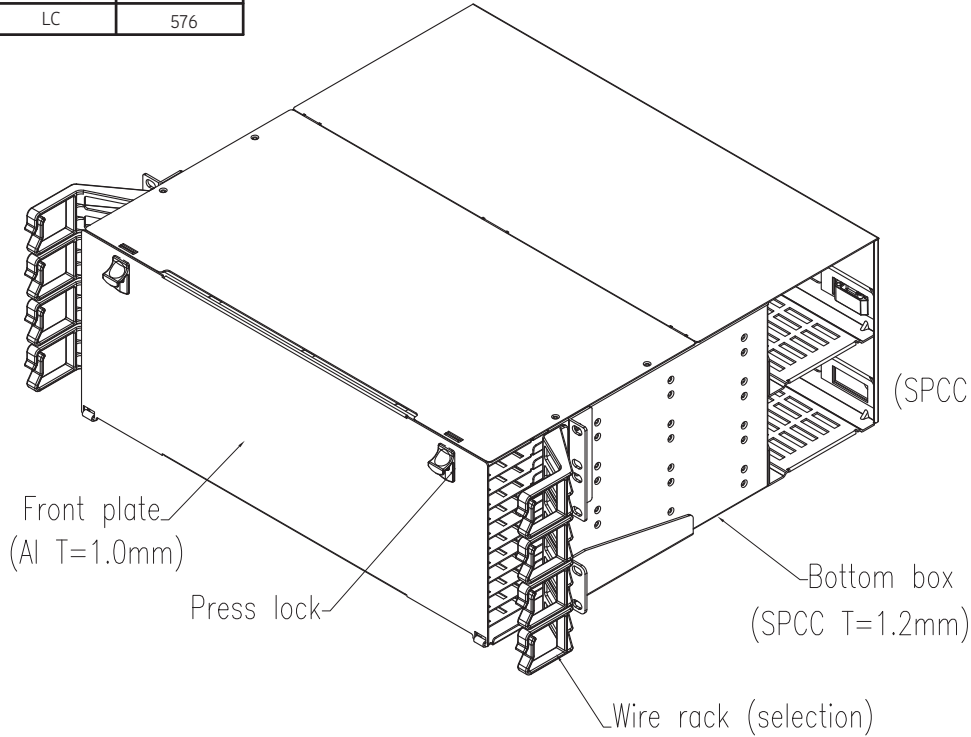

Name	RACK MOUNT PATCH PANEL	Model	IFR-4U-UHD-LCD576P-O	Document NO.	SD-D78300-ENG	Version	REV.01
------	------------------------	-------	----------------------	--------------	---------------	---------	--------

Max Ports	
Adapter Type	Ports
LC	576

**NOTE: 4U PANEL ULTRA HD FOR 24 PORT CASSETTE**

**Product Description:**

1. Product size (wide-deep-high): 482.6mmX455mmX177mm;
2. Apply to 19inch rack installation;
3. Surface: powder coating black(RAL9005);

**Accessories package:**

- 3.6\*150 Cable ties X24
- 10X100mm Magic stick strip X24
- ∅4x100mm Winding tube X24

Cassette