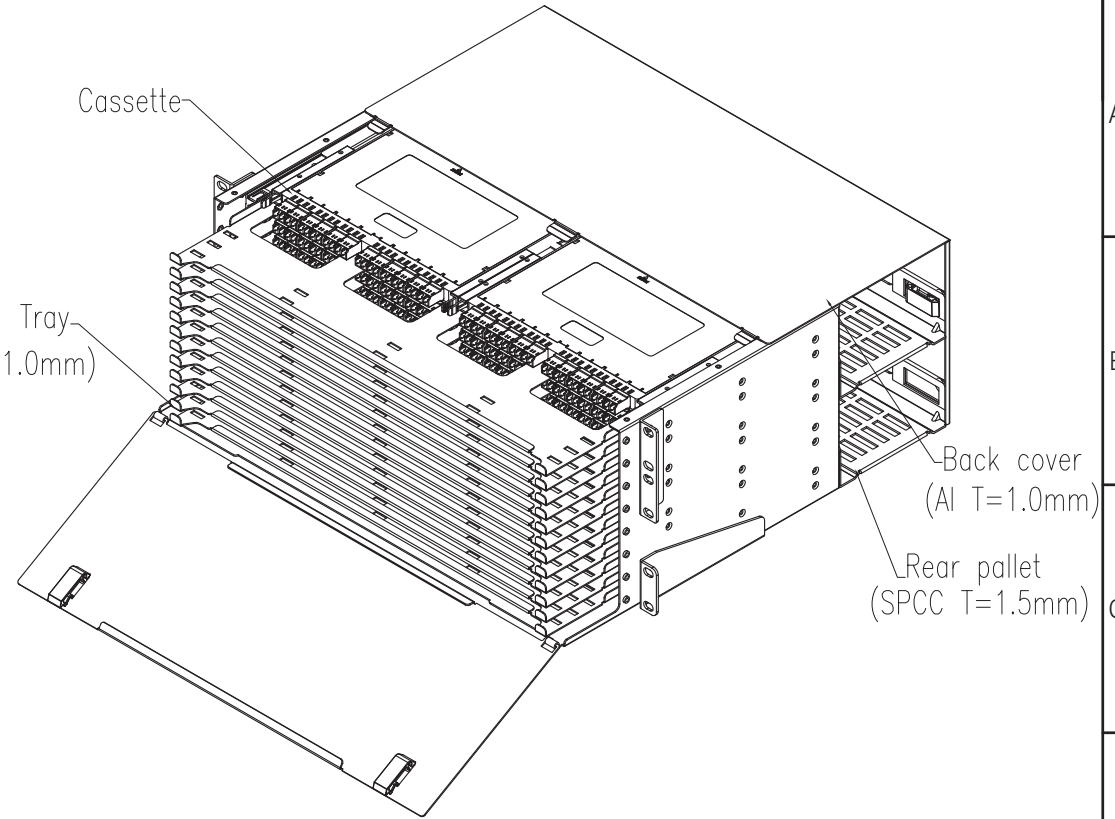

Name	RACK MOUNT PATCH PANEL	Model	IFR-4U-UHD-LCD576P-O	Document NO.	SD-D78300-ENG	Version	REV.01
------	------------------------	-------	----------------------	--------------	---------------	---------	--------

Max Ports	
Adapter Type	Ports
LC	576

**NOTE: 4U PANEL ULTRA HD FOR 24 PORT CASSETTE**

**Product Description:**

1. Product size (wide-deep-high): 482.6mmX455mmX177mm;
2. Apply to 19inch rack installation;
3. Surface: powder coating black(RAL9005);

**Accessories package:**

- 3.6\*150 Cable ties X24
- 10X100mm Magic stick strip X24
- ∅4x100mm Winding tube X24

Cassette