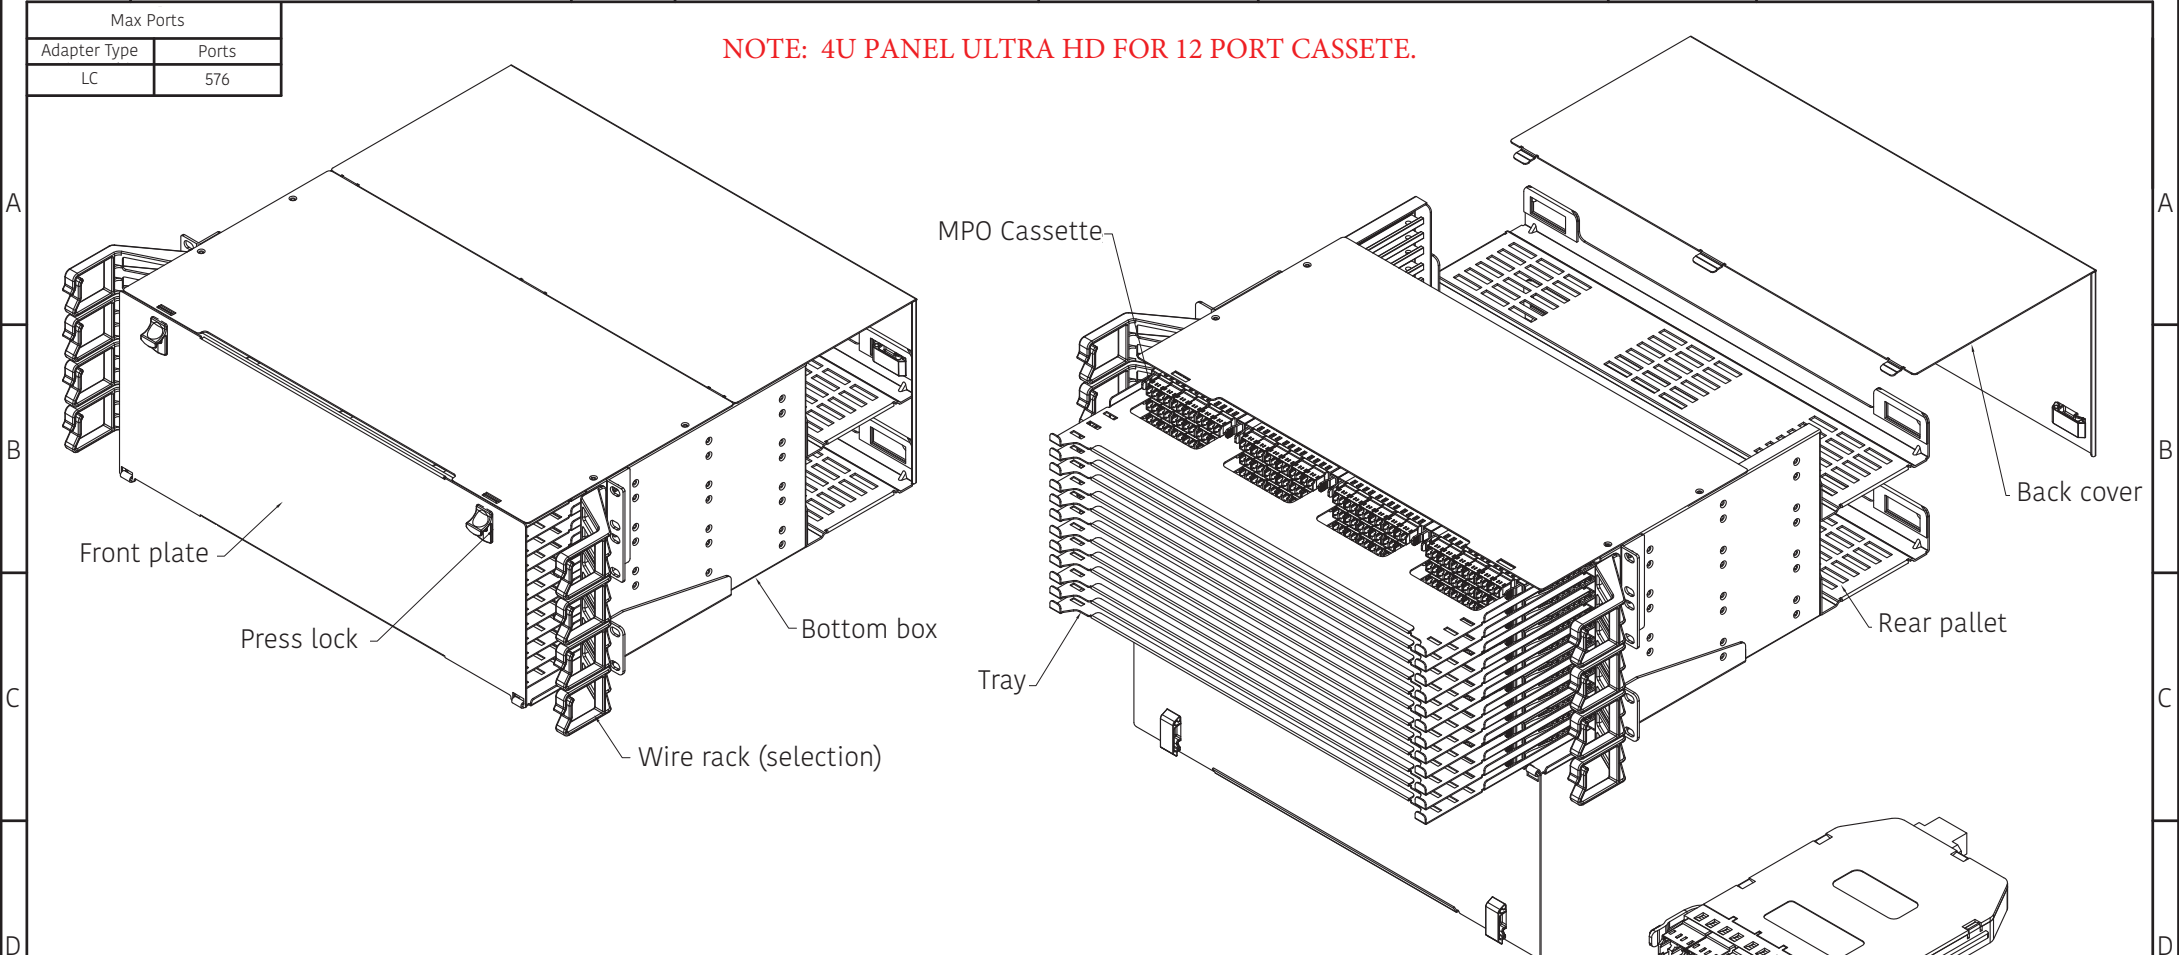

Name	RACK MOUNT PATCH PANEL	Model	IFR-4U-UHD-LCD576-0	Document NO.	SD-D40200-ENG	Version	REV.01
------	------------------------	-------	---------------------	--------------	---------------	---------	--------

Max Ports	
Adapter Type	Ports
LC	576

NOTE: 4U PANEL ULTRA HD FOR 12 PORT CASSETTE.

Accessories package:

- 3.6*150 Cable ties X24
- 0.4" x 4.0" Magic stick strip X24
- 0.16" x 4.0" Winding tube X24

MPO Cassette

Product Description:

1. Product size (width-depth-height): 19" x 17.9" x 6.97"
2. Apply to 19inch rack installation;
3. Surface: powder coating black(RAL9005);