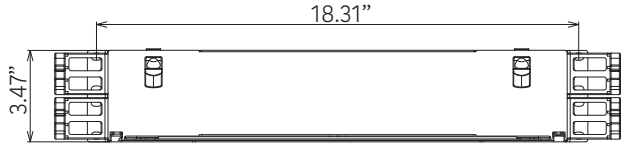

Name	RACK MOUNT PATCH PANEL	Model	IFR-2U-UHD-LCD288P-O	Document NO.	SD-D78200-ENG	Version	REV.01
------	------------------------	-------	----------------------	--------------	---------------	---------	--------

Max Ports	
Adapter Type	Ports
LC	288

NOTE: 2U PANEL ULTRA HD FOR 24 PORT CASSETE

24c Cassette

Accessories package:

3.6*150 Cable ties X12

10X100mm Magic stick strip X12

Product Description:

1. Apply to 19inch rack installation;