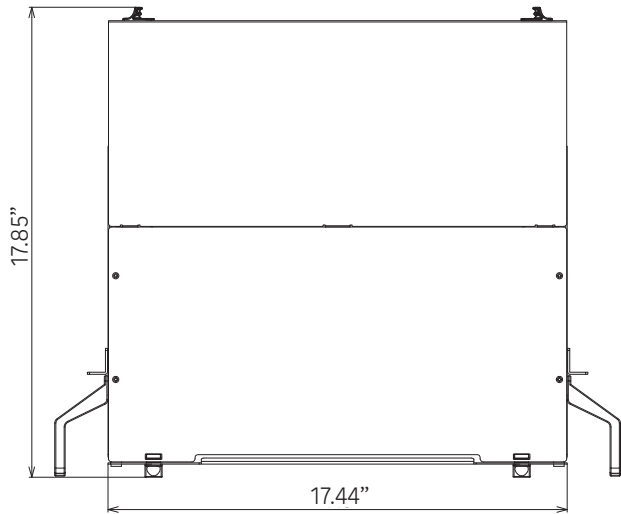

Name	RACK MOUNT PATCH PANEL	Model	IFR-2U-UHD-LCD288P-O	Document NO.	SD-D78200-ENG	Version	REV.01
------	------------------------	-------	----------------------	--------------	---------------	---------	--------

Max Ports	
Adapter Type	Ports
LC	288

NOTE: 2U PANEL ULTRA HD FOR 24 PORT CASSETE

24c Cassette

Accessories package:

3.6*150 Cable ties X12

10X100mm Magic stick strip X12

Product Description:

1. Apply to 19inch rack installation;