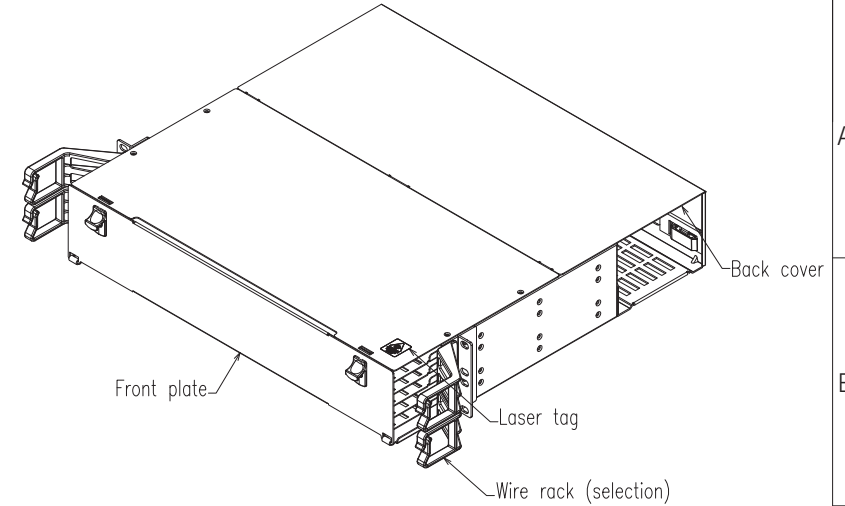

Name	RACK MOUNT PATCH PANEL	Model	IFR-2U-UHD-LCD288P-O	Document NO.	SD-D78200-ENG	Version	REV.01
------	------------------------	-------	----------------------	--------------	---------------	---------	--------

Max Ports	
Adapter Type	Ports
LC	288

NOTE: 2U PANEL ULTRA HD FOR 24 PORT CASSETE

24c Cassette

Accessories package:

3.6*150 Cable ties X12

10X100mm Magic stick strip X12

Product Description:

1. Apply to 19inch rack installation;

2. Surface: powder coating black(RAL9005);