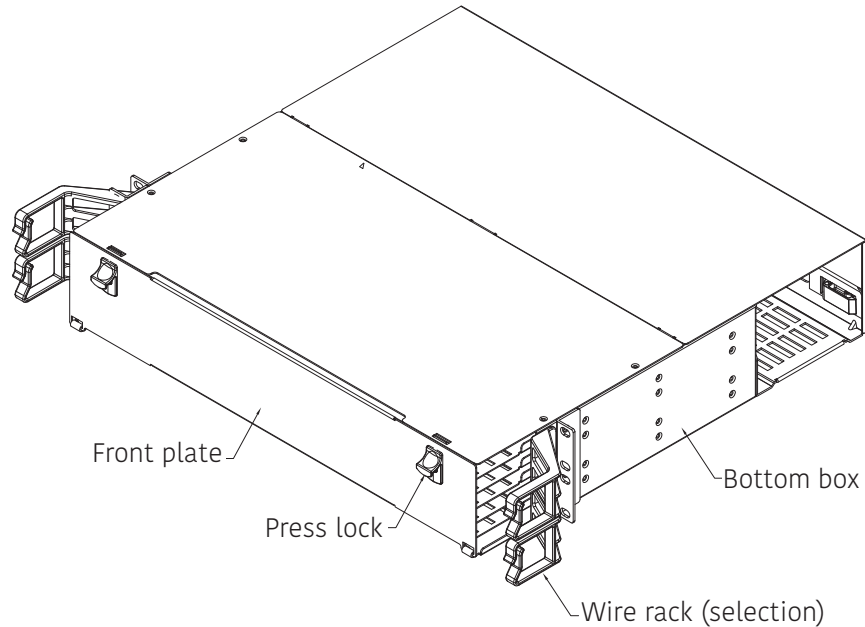

Max Ports	
Adapter Type	Ports
LC	288

NOTE: 2U PANEL ULTRA HD FOR 12 PORT CASSETE.

A

B

C

D

E

A

B

C

D

E

Accessories package:

3.6*150 Cable ties X12

.4"*4.0" Magic stick strip X12

.16"*4.0" Winding tube X6

MPO Cassette

Product Description:

1. Product size (width-depth-height): 19" x 17.92" x 3.47"
2. Apply to 19 inch rack installation;
3. Surface: power coating black(RAL9005)