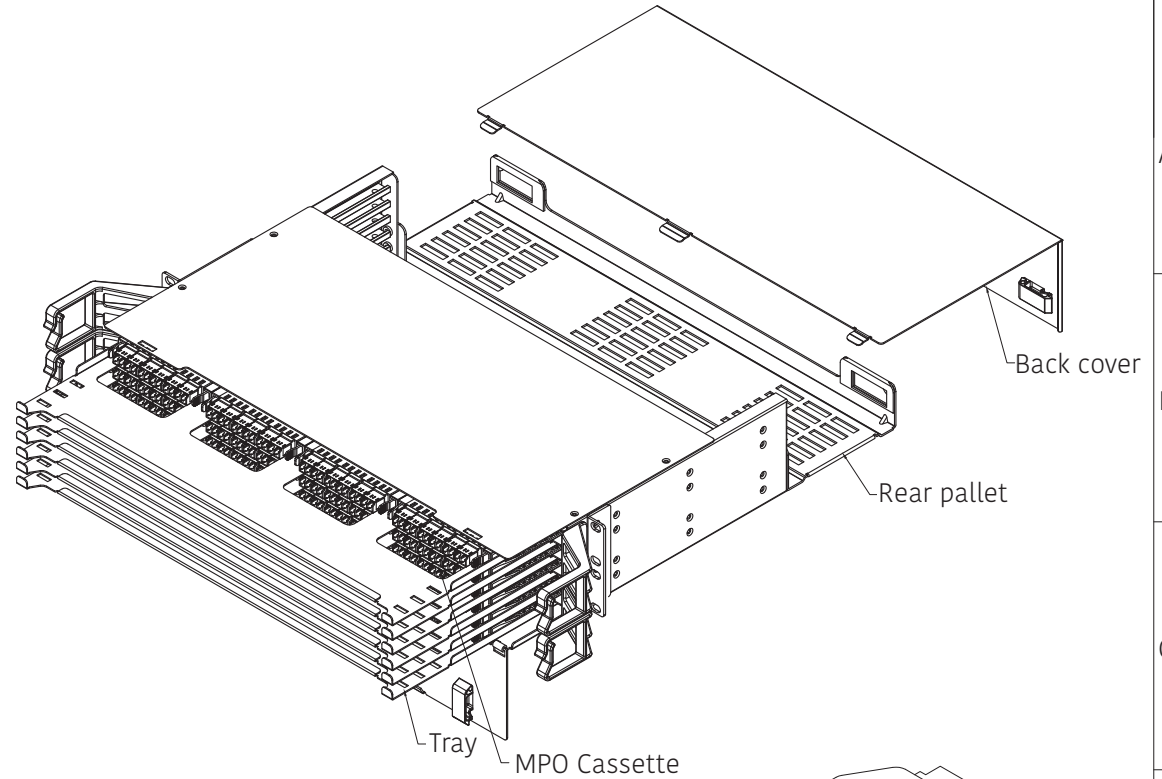

Name	RACK MOUNT PATCH PANEL	Model	IFR-2U-UHD-LCD288-0	Document NO.	SD-D40100-ENG	Version	REV.01
------	------------------------	-------	---------------------	--------------	---------------	---------	--------

Max Ports	
Adapter Type	Ports
LC	288

NOTE: 2U PANEL ULTRA HD FOR 12 PORT CASSETE.

A

B

C

D

E

A

B

C

D

E

Accessories package:

3.6*150 Cable ties X12

.4"*4.0" Magic stick strip X12

.16"*4.0" Winding tube X6

MPO Cassette

Product Description:

1. Product size (width-depth-height): 19" x 17.92" x 3.47"
2. Apply to 19 inch rack installation;
3. Surface: power coating black(RAL9005)