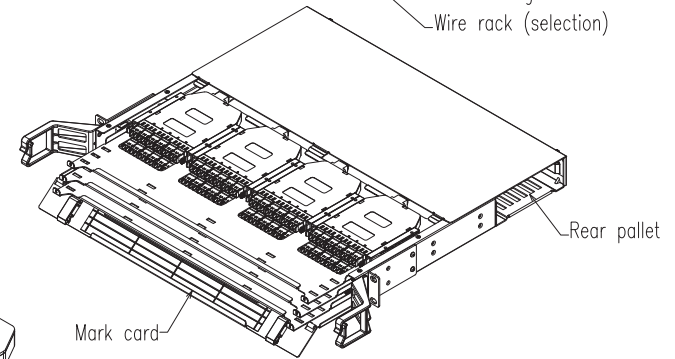

Name	RACK MOUNT PATCH PANEL	Model	IFR-1U-UHD-LCD144P-0	Document NO.	SD-D22400-ENG	Version	REV.01
------	------------------------	-------	----------------------	--------------	---------------	---------	--------

Max Ports	
Adapter Type	Ports
LC	144

NOTE: 1U PANEL ULTRA HD FOR 12 PORT CASSETTE.

Accessories package:

- 3.6*150 Cable ties X12
- 10X100mm Magic stick strip X12
- ø4x100mm Winding tube X6

Product Description: