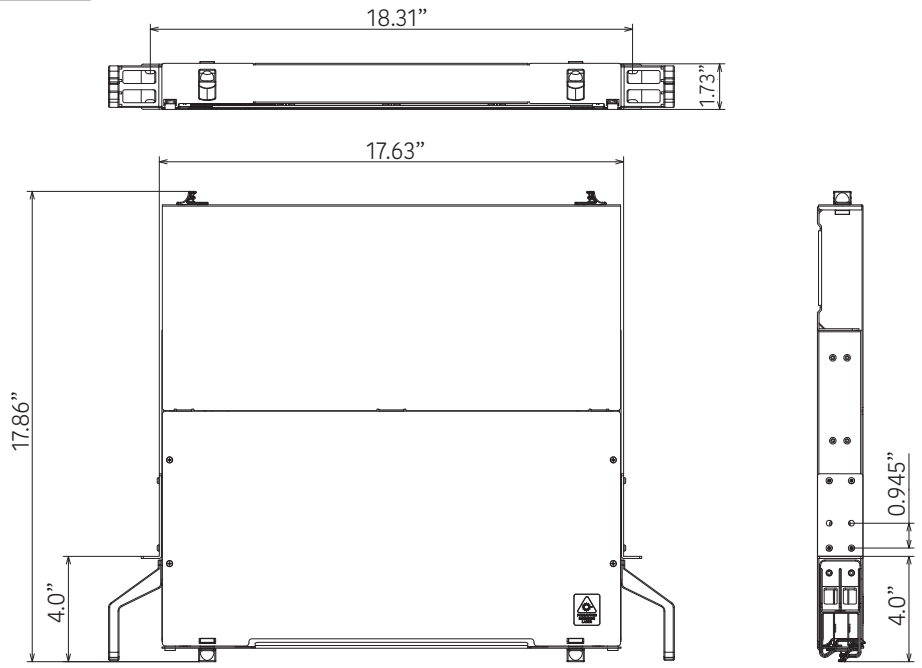

Name	RACK MOUNT PATCH PANEL	Model	IFR-1U-UHD-LCD144P-0	Document NO.	SD-D22400-ENG	Version	REV.01
------	------------------------	-------	----------------------	--------------	---------------	---------	--------

Max Ports	
Adapter Type	Ports
LC	144

NOTE: 1U PANEL ULTRA HD FOR 12 PORT CASSETTE.

Accessories package:

- 3.6*150 Cable ties X12
- 10X100mm Magic stick strip X12
- ø4x100mm Winding tube X6

Product Description:

1. Apply to 19inch rack installation;
2. Surface: powder coating black(RAL9005);