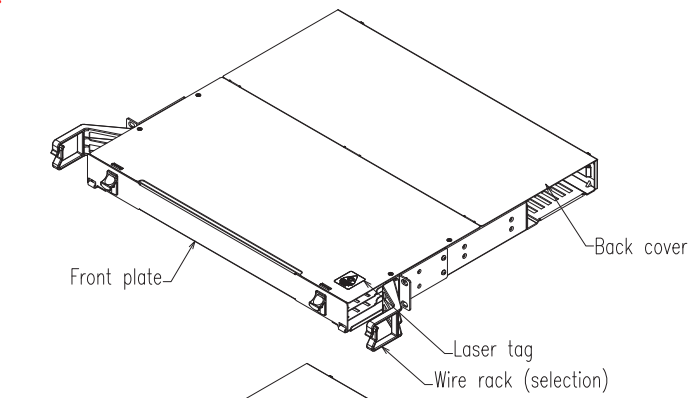

Name	RACK MOUNT PATCH PANEL	Model	IFR-1U-UHD-LCD144P-0	Document NO.	SD-D22400-ENG	Version	REV.01
------	------------------------	-------	----------------------	--------------	---------------	---------	--------

Max Ports	
Adapter Type	Ports
LC	144

NOTE: 1U PANEL ULTRA HD FOR 12 PORT CASSETTE.

Accessories package:

- 3.6*150 Cable ties X12
- 10X100mm Magic stick strip X12
- ø4x100mm Winding tube X6

Product Description: