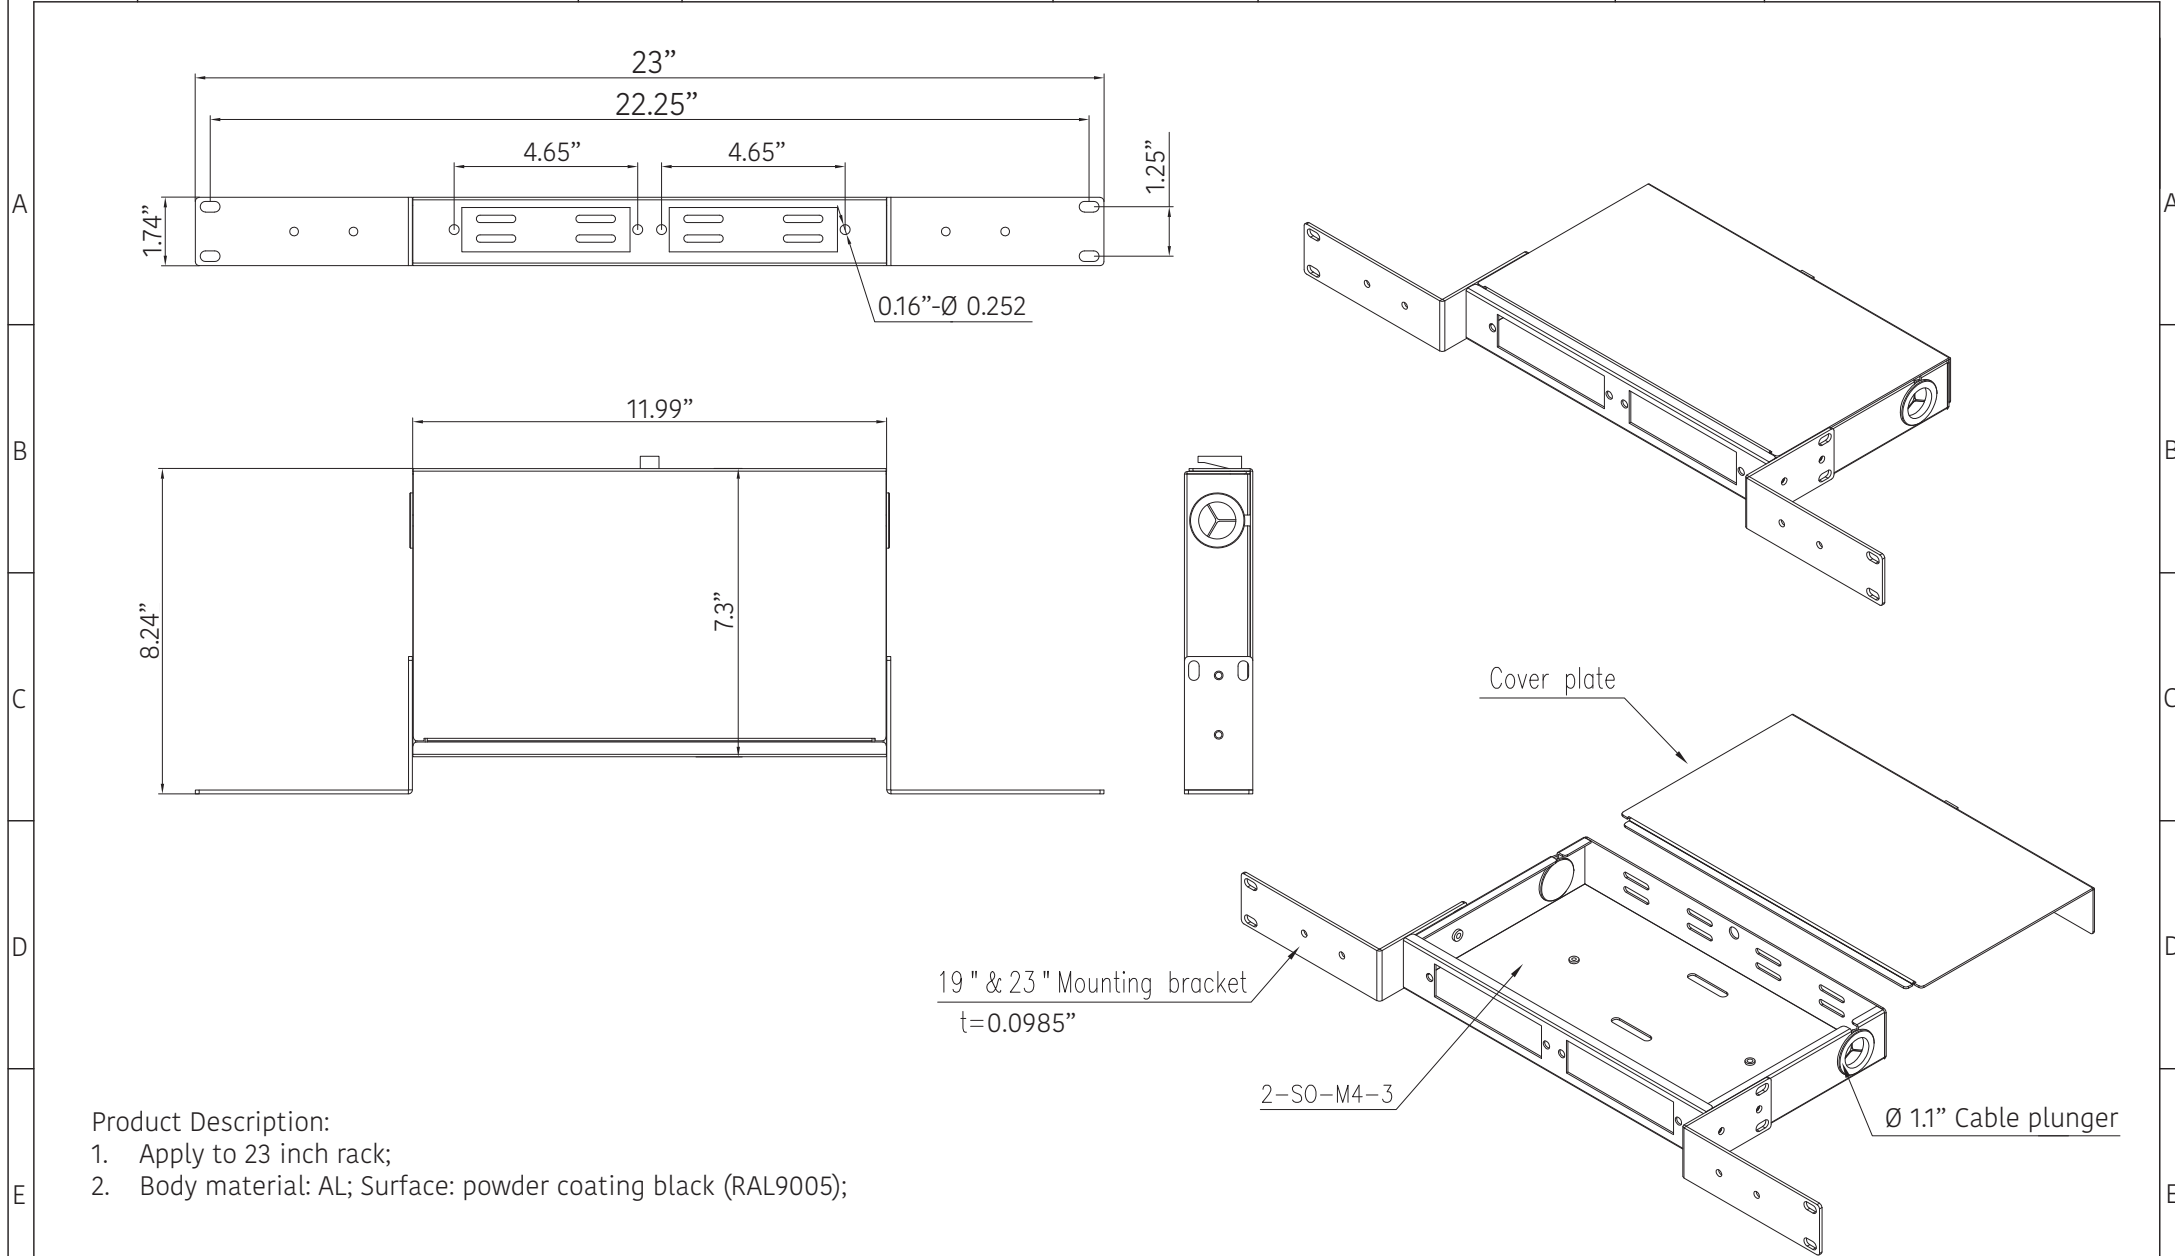

Name	Rack Mount Fiber Patch Panel	Model	IFR-1RU-LGX-2X-8	Document NO.	SD-000-ENG	Version	REV.01
------	------------------------------	-------	------------------	--------------	------------	---------	--------

Product Description:

1. Apply to 23 inch rack;
2. Body material: AL; Surface: powder coating black (RAL9005);