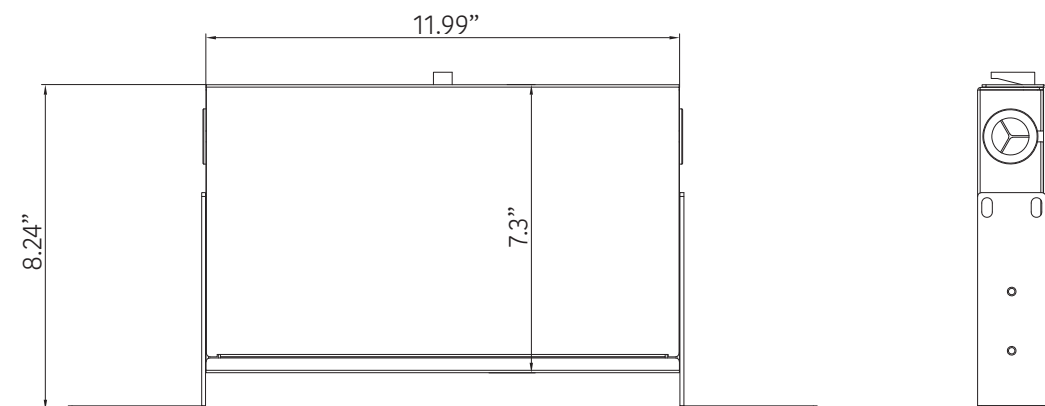

Name	Rack Mount Fiber Patch Panel	Model	IFR-1RU-LGX-2X-8	Document NO.	SD-D00-ENG	Version	REV.01
------	------------------------------	-------	------------------	--------------	------------	---------	--------

19" & 23" Mounting bracket
t=0.0985"

2-S0-M4-3

Ø 1.1" Cable plunger

Product Description:

1. Apply to 19 inch rack;
2. Body material: AL; Surface: powder coating black (RAL9005);