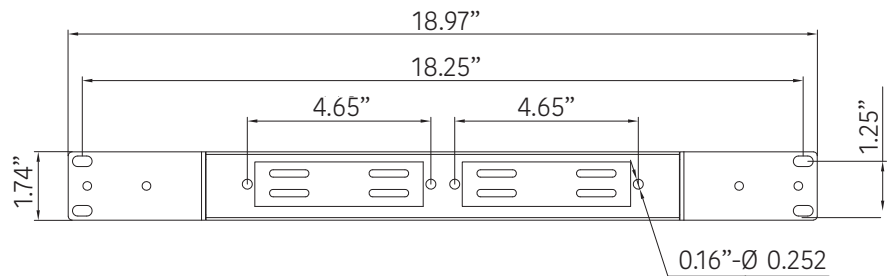

Name	Rack Mount Fiber Patch Panel	Model	IFR-1RU-LGX-2X-8	Document NO.	SD-D00-ENG	Version	REV.01
------	------------------------------	-------	------------------	--------------	------------	---------	--------

19" & 23" Mounting bracket
t=0.0985"

2-S0-M4-3

Ø 1.1" Cable plunger

Product Description:

1. Apply to 19 inch rack;
2. Body material: AL; Surface: powder coating black (RAL9005);