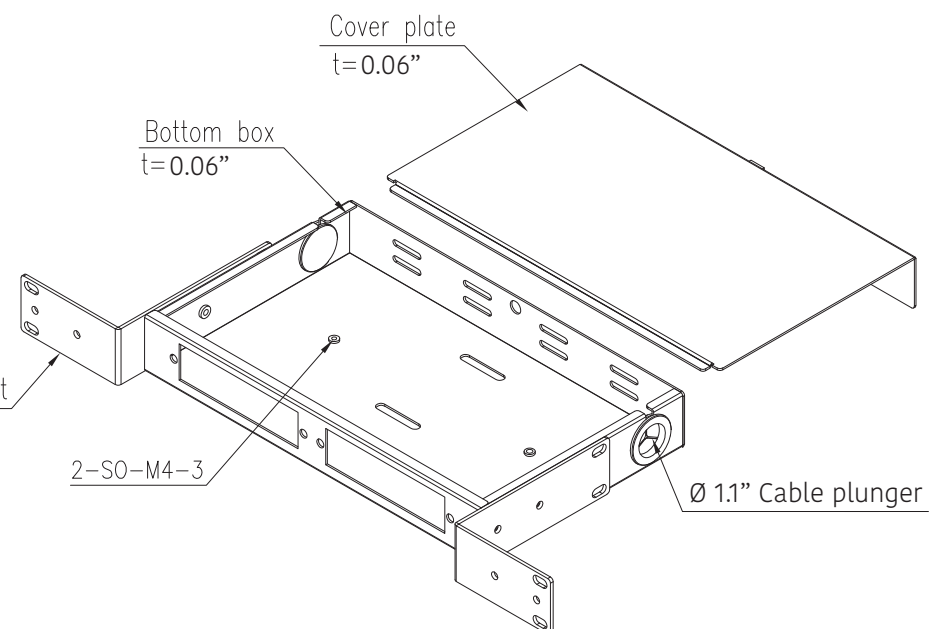

Name	Rack Mount Fiber Patch Panel	Model	IFR-1RU-LGX-2X-8	Document NO.	SD-D00-ENG	Version	REV.01
------	------------------------------	-------	------------------	--------------	------------	---------	--------

19" & 23" Mounting bracket
t=0.0985"

2-S0-M4-3

Ø 1.1" Cable plunger

Product Description:

1. Apply to 19 inch rack;
2. Body material: AL; Surface: powder coating black (RAL9005);