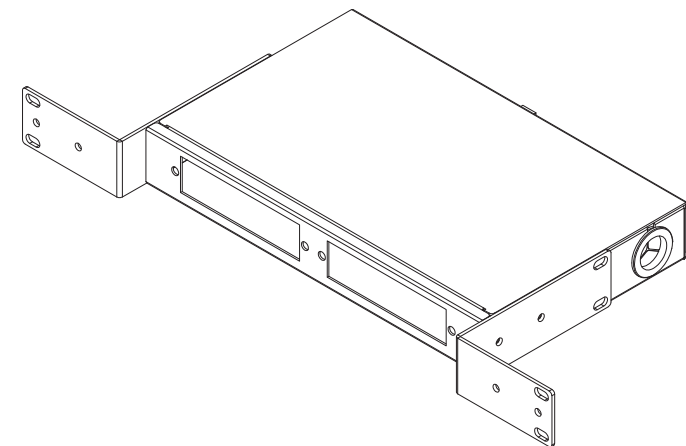

Name	Rack Mount Fiber Patch Panel	Model	IFR-1RU-LGX-2X-8	Document NO.	SD-D00-ENG	Version	REV.01
------	------------------------------	-------	------------------	--------------	------------	---------	--------

19" & 23" Mounting bracket
t=0.0985"

2-S0-M4-3

Ø 1.1" Cable plunger

Product Description:

1. Apply to 19 inch rack;
2. Body material: AL; Surface: powder coating black (RAL9005);