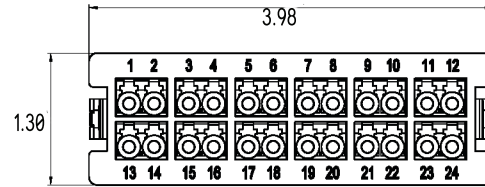

Model	MPO Cassette	Name	IFC-124-LCD-SM-C	Document NO.	SD-D29921-ENG	Version	REV.01
-------	--------------	------	------------------	--------------	---------------	---------	--------

Max Ports	
Adapter Type	Ports
DLC	24

SM

24 Ports MPO connector

Polarity C

LC	MPO(PIN)	Fiber Color
1	2	Orange
2	1	Blue
3	4	Brown
4	3	Green
5	6	White
6	5	Gray
7	8	Black
8	7	Red
9	10	Purple
10	9	Yellow
11	12	Aqua
12	11	Pink
13	14	Orange
14	13	Blue
15	16	Brown
16	15	Green
17	18	White
18	17	Gray
19	20	Black
20	19	Red
21	22	Purple
22	21	Yellow
23	24	Aqua
24	23	Pink

Product description:

- 1.Product size (wide-deep-high): 3.98in x 5.99in x 1.30in
- 2.MPO Cassette Material: Plastic; Colour: Transparent Black.
- 3.Apply to IFR-1U, IFR-3U, and IFR-4U

Drawn By:ENGINEERING