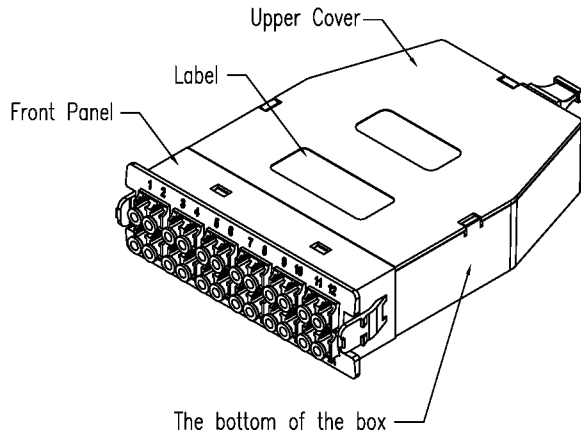

Model	MPO Cassette	Name	IFC-124-LCD-SM-C	Document NO.	SD-D29921-ENG	Version	REV.01
-------	--------------	------	------------------	--------------	---------------	---------	--------

Max Ports	
Adapter Type	Ports
DLC	24

SM

24 Ports MPO connector

Polarity C

LC	MPO(PIN)	Fiber Color
1	2	Orange
2	1	Blue
3	4	Brown
4	3	Green
5	6	White
6	5	Gray
7	8	Black
8	7	Red
9	10	Purple
10	9	Yellow
11	12	Aqua
12	11	Pink
13	14	Orange
14	13	Blue
15	16	Brown
16	15	Green
17	18	White
18	17	Gray
19	20	Black
20	19	Red
21	22	Purple
22	21	Yellow
23	24	Aqua
24	23	Pink

Product description:

- 1.Product size (wide-deep-high): 3.98in x 5.99in x 1.30in
- 2.MPO Cassette Material: Plastic; Colour: Transparent Black.
- 3.Apply to IFR-1U, IFR-3U, and IFR-4U

Drawn By:ENGINEERING