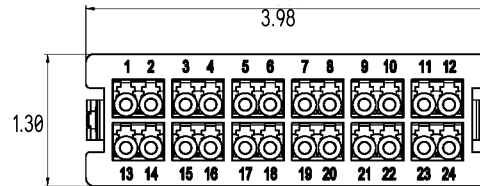

Model	MPO Cassette	Name	IFC-124-LCD-SM-A	Document NO.	SD-D29921-ENG	Version	REV.01
-------	--------------	------	------------------	--------------	---------------	---------	--------

Max Ports	
Adapter Type	Ports
DLC	24

SM

24 Ports MPO connector

Polarity A

LC	MPO(PIN)	Fiber Color
1	1	Blue
2	2	Orange
3	3	Green
4	4	Brown
5	5	Gray
6	6	White
7	7	Red
8	8	Black
9	9	Yellow
10	10	Purple
11	11	Pink
12	12	Aqua
13	13	Blue
14	14	Orange
15	15	Green
16	16	Brown
17	17	Gray
18	18	White
19	19	Red
20	20	Black
21	21	Yellow
22	22	Purple
23	23	Pink
24	24	Aqua

Product description:

- 1.Product size (wide-deep-high): 3.98in x 5.99in x 1.30in
- 2.MPO Cassette Material: Plastic; Colour: Transparent Black.
- 3.Apply to IFR-1U, IFR-3U, and IFR-4U

Drawn By:ENGINEERING