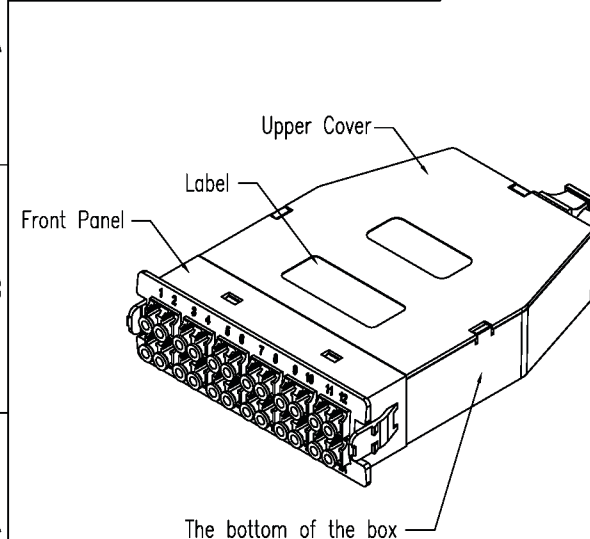

Model	MPO Cassette	Name	IFC-124-LCD-SM-A	Document NO.	SD-D29921-ENG	Version	REV.01
-------	--------------	------	------------------	--------------	---------------	---------	--------

Max Ports	
Adapter Type	Ports
DLC	24

SM

24 Ports MPO connector

Polarity A

LC	MPO(PIN)	Fiber Color
1	1	Blue
2	2	Orange
3	3	Green
4	4	Brown
5	5	Gray
6	6	White
7	7	Red
8	8	Black
9	9	Yellow
10	10	Purple
11	11	Pink
12	12	Aqua
13	13	Blue
14	14	Orange
15	15	Green
16	16	Brown
17	17	Gray
18	18	White
19	19	Red
20	20	Black
21	21	Yellow
22	22	Purple
23	23	Pink
24	24	Aqua

Product description:

- 1.Product size (wide-deep-high): 3.98in x 5.99in x 1.30in
- 2.MPO Cassette Material: Plastic; Colour: Transparent Black.
- 3.Apply to IFR-1U, IFR-3U, and IFR-4U

Drawn By:ENGINEERING