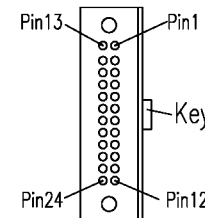

Model	MPO Cassette	Name	IFC-124-LCD-AQ-C	Document NO.	SD-D29921-ENG	Version	REV.01
-------	--------------	------	------------------	--------------	---------------	---------	--------

### Max Ports

Adapter Type	Ports
DLC	24

OM4

### 24 Ports MPO connector

Polarity C

LC	MPO(PIN)	Fiber Color
1	2	Orange
2	1	Blue
3	4	Brown
4	3	Green
5	6	White
6	5	Gray
7	8	Black
8	7	Red
9	10	Purple
10	9	Yellow
11	12	Aqua
12	11	Pink
13	14	Orange
14	13	Blue
15	16	Brown
16	15	Green
17	18	White
18	17	Gray
19	20	Black
20	19	Red
21	22	Purple
22	21	Yellow
23	24	Aqua
24	23	Pink

#### Product description:

- 1.Product size (wide-deep-high): 3.98in x 5.99in x 1.30in
- 2.MPO Cassette Material: Plastic; Colour: Transparent Black.
- 3.Apply to IFR-1U, IFR-3U, and IFR-4U

Drawn By:ENGINEERING