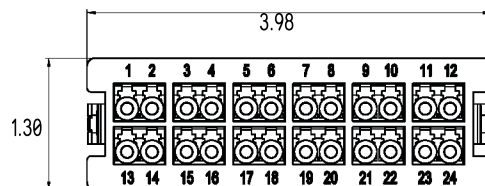

Model	MPO Cassette	Name	IFC-124-LCD-AQ-C	Document NO.	SD-D29921-ENG	Version	REV.01

Max Ports

Adapter Type	Ports
DLC	24

OM4

24 Ports MPO connector

Polarity C

LC	MPO(PIN)	Fiber Color
1	2	Orange
2	1	Blue
3	4	Brown
4	3	Green
5	6	White
6	5	Gray
7	8	Black
8	7	Red
9	10	Purple
10	9	Yellow
11	12	Aqua
12	11	Pink
13	14	Orange
14	13	Blue
15	16	Brown
16	15	Green
17	18	White
18	17	Gray
19	20	Black
20	19	Red
21	22	Purple
22	21	Yellow
23	24	Aqua
24	23	Pink