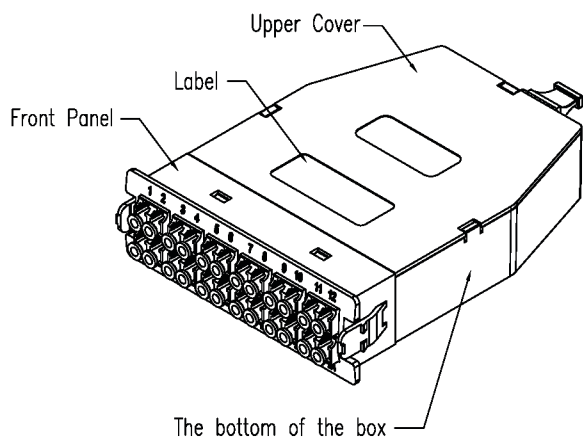

### Max Ports

Adapter Type	Ports
DLC	24

OM4

#### Product description:

- 1.Product size (wide-deep-high): 3.98in x 5.99in x 1.30in
- 2.MPO Cassette Material: Plastic; Colour: Transparent Black.
- 3.Apply to IFR-1U, IFR-3U, and IFR-4U

Drawn By:ENGINEERING