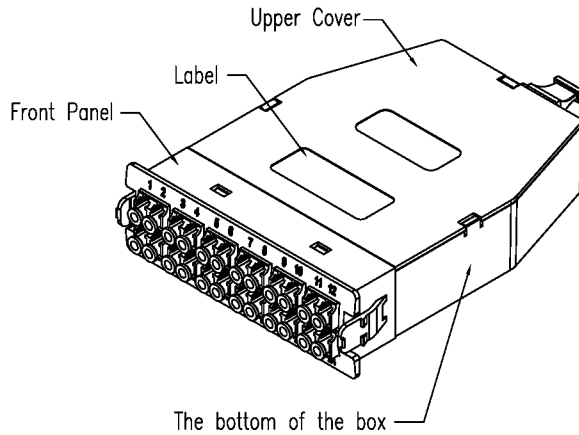

Model	MPO Cassette	Name	IFC-124-LCD-AQ-B	Document NO.	SD-D29921-ENG	Version	REV.01
-------	--------------	------	------------------	--------------	---------------	---------	--------

**Max Ports**

Adapter Type	Ports
DLC	24

Product description:

- 1.Product size (wide-deep-high): 3.98in x 5.99in x 1.30in
- 2.MPO Cassette Material: Plastic; Colour: Transparent Black.
- 3.Apply to IFR-1U, IFR-3U, and IFR-4U

Drawn By:ENGINEERING