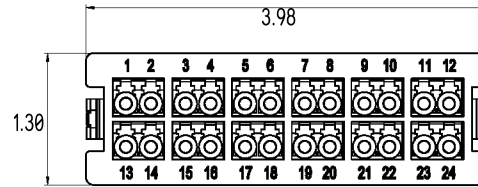

Model	MPO Cassette	Name	IFC-124-LCD-AQ-B	Document NO.	SD-D29921-ENG	Version	REV.01
-------	--------------	------	------------------	--------------	---------------	---------	--------

**Max Ports**

Adapter Type	Ports
DLC	24

OM4

24 Ports MPO connector

Polarity B

LC	MPO(PIN)	光纤颜色
12	1	Blue
11	2	Orange
10	3	Green
9	4	Brown
8	5	Gray
7	6	White
6	7	Red
5	8	Black
4	9	Yellow
3	10	Purple
2	11	Pink
1	12	Aqua
24	13	Blue
23	14	Orange
22	15	Green
21	16	Brown
20	17	Gray
19	18	White
18	19	Red
17	20	Black
16	21	Yellow
15	22	Purple
14	23	Pink
13	24	Aqua

Product description:

- 1.Product size (wide-deep-high): 3.98in x 5.99in x 1.30in
- 2.MPO Cassette Material: Plastic; Colour: Transparent Black.
- 3.Apply to IFR-1U, IFR-3U, and IFR-4U

Drawn By:ENGINEERING