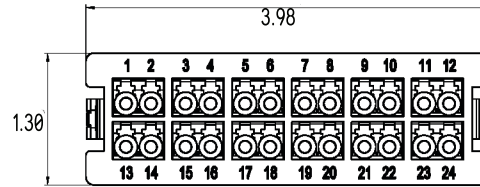

Model	MPO Cassette	Name	IFC-124-LCD-AQ-A	Document NO.	SD-D29921-ENG	Version	REV.01
-------	--------------	------	------------------	--------------	---------------	---------	--------

### Max Ports

Adapter Type	Ports
DLC	24

OM4

24 Ports MPO connector

Polarity A

LC	MPO(PIN)	Fiber Color
1	1	Blue
2	2	Orange
3	3	Green
4	4	Brown
5	5	Gray
6	6	White
7	7	Red
8	8	Black
9	9	Yellow
10	10	Purple
11	11	Pink
12	12	Aqua
13	13	Blue
14	14	Orange
15	15	Green
16	16	Brown
17	17	Gray
18	18	White
19	19	Red
20	20	Black
21	21	Yellow
22	22	Purple
23	23	Pink
24	24	Aqua

### Product description:

- 1.Product size (wide-deep-high): 3.98in x 5.99in x 1.30in
- 2.MPO Cassette Material: Plastic; Colour: Transparent Black.
- 3.Apply to IFR-1U, IFR-3U, and IFR-4U

Drawn By:ENGINEERING