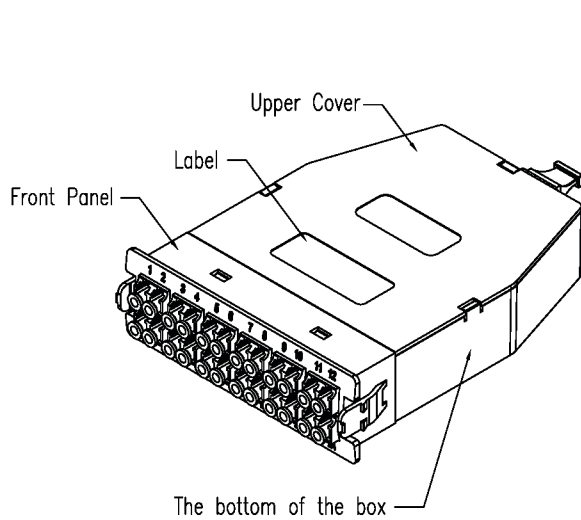

Model	MPO Cassette	Name	IFC-124-LCD-AQ-A	Document NO.	SD-D29921-ENG	Version	REV.01
-------	--------------	------	------------------	--------------	---------------	---------	--------

### Max Ports

Adapter Type	Ports
DLC	24

OM4

24 Ports MPO connector

Polarity A

LC	MPO(PIN)	Fiber Color
1	1	Blue
2	2	Orange
3	3	Green
4	4	Brown
5	5	Gray
6	6	White
7	7	Red
8	8	Black
9	9	Yellow
10	10	Purple
11	11	Pink
12	12	Aqua
13	13	Blue
14	14	Orange
15	15	Green
16	16	Brown
17	17	Gray
18	18	White
19	19	Red
20	20	Black
21	21	Yellow
22	22	Purple
23	23	Pink
24	24	Aqua

### Product description:

- 1.Product size (wide-deep-high): 3.98in x 5.99in x 1.30in
- 2.MPO Cassette Material: Plastic; Colour: Transparent Black.
- 3.Apply to IFR-1U, IFR-3U, and IFR-4U

Drawn By:ENGINEERING