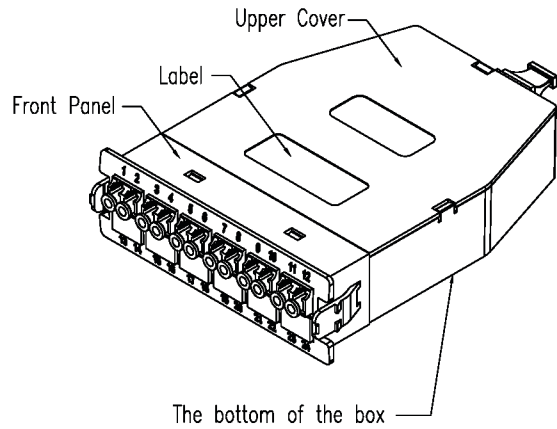

Model	MPO Cassette	Name	IFC-112-LCD-SM-C	Document NO.	SD-D29920-ENG	Version	REV.01
-------	--------------	------	------------------	--------------	---------------	---------	--------

Max Ports	
Adapter Type	Ports
DLC	12

SM

12 Ports MPO connector

Polarity C

LC	MPO(PIN)	Fiber color
1	2	Orange
2	1	Blue
3	4	Brown
4	3	Green
5	6	White
6	5	Gray
7	8	Black
8	7	Red
9	10	Purple
10	9	Yellow
11	12	Aqua
12	11	Pink

Product description:

- 1.Product size (wide-deep-high): 3.98in x 5.99in x 1.30in
- 2.MPO Cassette Material: Plastic; Colour: Transparent Black.
- 3.Apply to IFR-1U, IFR-3U, and IFR-4U

Drawn By:ENGINEERING

Checked By:KELLY S.