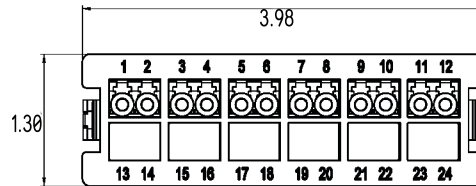

Model	MPO Cassette	Name	IFC-112-LCD-SM-C	Document NO.	SD-D29920-ENG	Version	REV.01
-------	--------------	------	------------------	--------------	---------------	---------	--------

Max Ports	
Adapter Type	Ports
DLC	12

SM

12 Ports MPO connector

Polarity C

LC	MPO(PIN)	Fiber color
1	2	Orange
2	1	Blue
3	4	Brown
4	3	Green
5	6	White
6	5	Gray
7	8	Black
8	7	Red
9	10	Purple
10	9	Yellow
11	12	Aqua
12	11	Pink

Product description:

- 1.Product size (wide-deep-high): 3.98in x 5.99in x 1.30in
- 2.MPO Cassette Material: Plastic; Colour: Transparent Black.
- 3.Apply to IFR-1U, IFR-3U, and IFR-4U

Drawn By:ENGINEERING

Checked By:KELLY S.