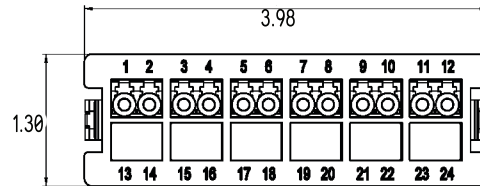

Model	MPO Cassette	Name	IFC-112-LCD-SM-A	Document NO.	SD-D29920-ENG	Version	REV.01
-------	--------------	------	------------------	--------------	---------------	---------	--------

Max Ports	
Adapter Type	Ports
DLC	12

SM

12 Ports MPO connector

Polarity A

LC	MPO(PIN)	Fiber color
1	1	Blue
2	2	Orange
3	3	Green
4	4	Brown
5	5	Gray
6	6	White
7	7	Red
8	8	Black
9	9	Yellow
10	10	Purple
11	11	Pink
12	12	Aqua

Product description:

- 1.Product size (wide-deep-high): 3.98in x 5.99in x 1.30in
- 2.MPO Cassette Material: Plastic; Colour: Transparent Black.
- 3.Apply to IFR-1U, IFR-3U, and IFR-4U

Drawn By:ENGINEERING

Checked By:KELLY S.