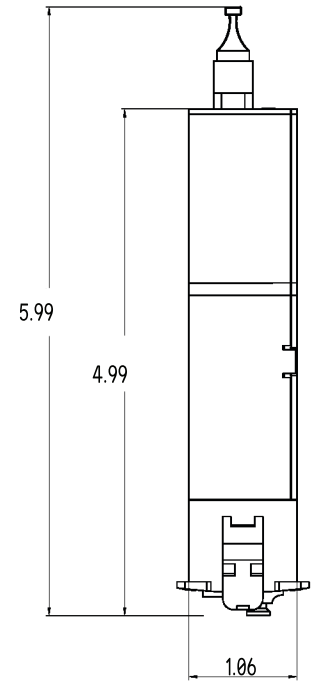

Model	MPO Cassette	Name	IFC-112-LCD-SM-A	Document NO.	SD-D29920-ENG	Version	REV.01
-------	--------------	------	------------------	--------------	---------------	---------	--------

Max Ports	
Adapter Type	Ports
DLC	12

SM

12 Ports MPO connector

Polarity A

LC	MPO(PIN)	Fiber color
1	1	Blue
2	2	Orange
3	3	Green
4	4	Brown
5	5	Gray
6	6	White
7	7	Red
8	8	Black
9	9	Yellow
10	10	Purple
11	11	Pink
12	12	Aqua

Product description:

- 1.Product size (wide-deep-high): 3.98in x 5.99in x 1.30in
- 2.MPO Cassette Material: Plastic; Colour: Transparent Black.
- 3.Apply to IFR-1U, IFR-3U, and IFR-4U

Drawn By:ENGINEERING

Checked By:KELLY S.