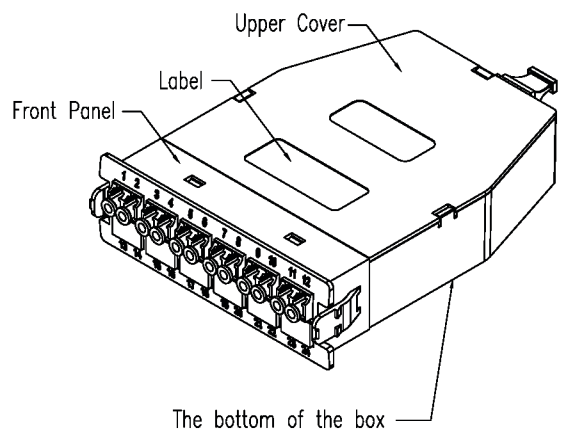

Model	MPO Cassette	Name	IFC-112-LCD-SM-A	Document NO.	SD-D29920-ENG	Version	REV.01
-------	--------------	------	------------------	--------------	---------------	---------	--------

Max Ports	
Adapter Type	Ports
DLC	12

SM

12 Ports MPO connector

Polarity A

LC	MPO(PIN)	Fiber color
1	1	Blue
2	2	Orange
3	3	Green
4	4	Brown
5	5	Gray
6	6	White
7	7	Red
8	8	Black
9	9	Yellow
10	10	Purple
11	11	Pink
12	12	Aqua

Product description:

- 1.Product size (wide-deep-high): 3.98in x 5.99in x 1.30in
- 2.MPO Cassette Material: Plastic; Colour: Transparent Black.
- 3.Apply to IFR-1U, IFR-3U, and IFR-4U

Drawn By:ENGINEERING

Checked By:KELLY S.