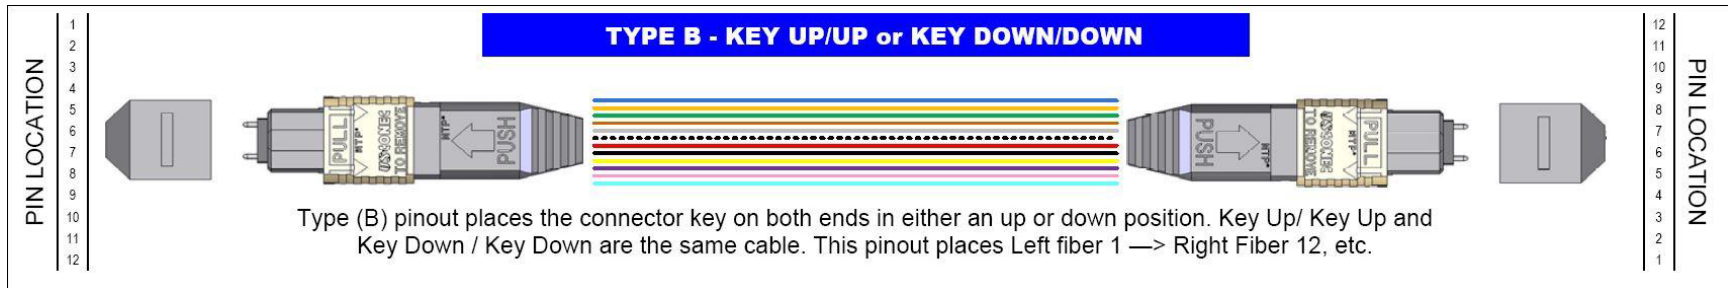

MTP to MTP – Straight Thru Orientation

Figure 1

"Straight Through" or "Universal"

Note: Available for Ribbon and Microdistribution assemblies

OM5

ITEM	QTY.	DESCRIPTION	PROPRIETARY AND CONFIDENTIAL	DRAWN BY:	DATE:	 iFIBER OPTIX, INC. 14450 CHAMBERS RD. TUSTIN, CA 92780 www.ifiberoptix.com Tel: 714-665-9796 Fax: 714-665-9757	
1	1	MTP FEMALE MULTIMODE CONNECTOR	THE INFORMATION CONTAINED IN THIS DRAWING IS THE SOLE PROPERTY OF iFIBER OPTIX, INC. ANY REPRODUCTION IN PART OR AS A WHOLE WITHOUT THE WRITTEN PERMISSION IS PROHIBITED.	LUIS	MAY-14-2021		
2	1	CORNING MULTIMODE 24-FIBER 50um 10-GIG		CHECKED BY:	SANJEEV		MAY-14-2021
3		N/A		APPROVED BY:	SANJEEV		MAY-14-2021
4		N/A		TITLE:	MTP(M)-MTP(M) MM 24-FIBER 50um 10-GIG		
						PART NUMBER: i2570-24MTP-1FM-0N-xxxF-B	

MTP to MTP – Cross-over/ QSFP/ Reversed Orientation

Figure 2

"Crossed" or "Reversed"

Note: Available for Ribbon and Microdistribution assemblies

OM5

ITEM	QTY.	DESCRIPTION	PROPRIETARY AND CONFIDENTIAL	DRAWN BY: LUIS	DATE: MAY-14-2021	 iFIBER OPTIX, INC. 14450 CHAMBERS RD. TUSTIN, CA 92780 www.ifiberoptix.com Tel: 714-665-9796 Fax: 714-665-9757
1	1	MTP FEMALE MULTIMODE CONNECTOR	THE INFORMATION CONTAINED IN THIS DRAWING IS THE SOLE PROPERTY OF iFIBER OPTIX, INC. ANY REPRODUCTION IN PART OR AS A WHOLE WITHOUT THE WRITTEN PERMISSION IS PROHIBITED.	CHECKED BY: SANJEEV	DATE: MAY-14-2021	
2	1	CORNING MULTIMODE 24-FIBER 50um 10-GIG		APPROVED BY: SANJEEV	DATE: MAY-14-2021	
3		N/A		TITLE: MTP(M)-MTP(M) MM 24-FIBER 50um 10-GIG		
4		N/A				

PART NUMBER: **i2570-24MTP-1FM-0N-xxxF-B**

MTP TO MTP – PAIRS FLIPPED

MTP/MPO CONNECTOR (KEY UP)	1 – BLUE	2 – ORANGE	MTP/MPO CONNECTOR (KEY DOWN)
	2 – ORANGE	1 – BLUE	
	3 – GREEN	4 – BROWN	
	4 – BROWN	3 – GREEN	
	5 – SLATE	6 – WHITE	
	6 – WHITE	5 – SLATE	
	7 – RED	8 – BLACK	
	8 – BLACK	7 – RED	
	9 – YELLOW	10 – PURPLE	
	10 – PURPLE	9 – YELLOW	
	11 – ROSE	12 – AQUA	
	12 – AQUA	11 – ROSE	