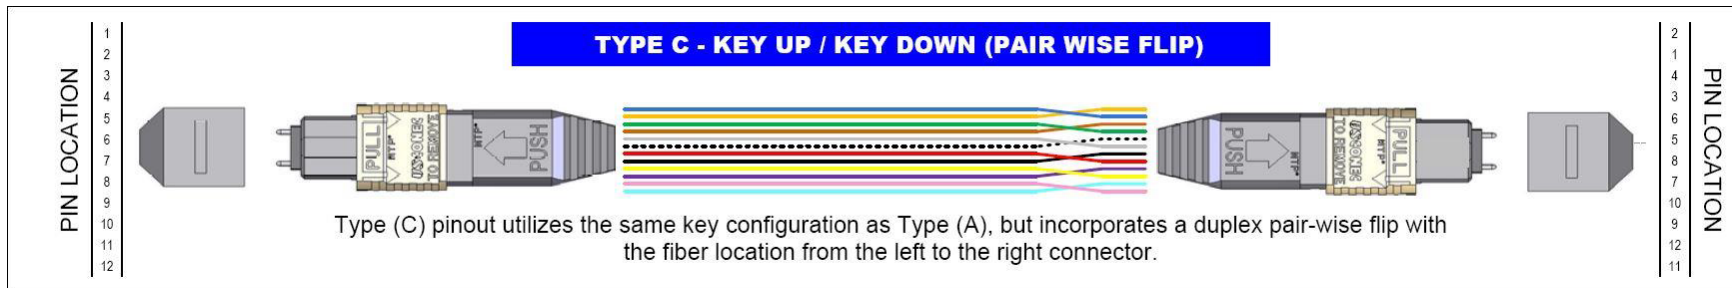

MTP to MTP – Straight Thru Orientation

Figure 1

"Straight Through" or "Universal"

Note: Available for Ribbon and Microdistribution assemblies

OM5

ITEM	QTY.	DESCRIPTION	PROPRIETARY AND CONFIDENTIAL	DRAWN BY:	DATE:	 iFIBER OPTIX, INC. 14450 CHAMBERS RD. TUSTIN, CA 92780 www.ifiberoptix.com Tel: 714-665-9796 Fax: 714-665-9757	
1	1	MTP FEMALE MULTIMODE CONNECTOR	THE INFORMATION CONTAINED IN THIS DRAWING IS THE SOLE PROPERTY OF iFIBER OPTIX, INC. ANY REPRODUCTION IN PART OR AS A WHOLE WITHOUT THE WRITTEN PERMISSION IS PROHIBITED.	LUIS	MAY-14-2021		
2	1	CORNING MULTIMODE 24-FIBER 50um 10-GIG		CHECKED BY:	SANJEEV		MAY-14-2021
3		N/A		APPROVED BY:	SANJEEV		MAY-14-2021
4		N/A		TITLE:	MTP(M)-MTP(M) MM 24-FIBER 50um 10-GIG		
						PART NUMBER: i2570-24MTP-1FM-0N-xxxF-B	

MTP to MTP – Cross-over/ QSFP/ Reversed Orientation

Figure 2

"Crossed" or "Reversed"

Note: Available for Ribbon and Microdistribution assemblies

OM5

ITEM	QTY.	DESCRIPTION	PROPRIETARY AND CONFIDENTIAL	DRAWN BY: LUIS	DATE: MAY-14-2021	 iFIBER OPTIX, INC. 14450 CHAMBERS RD. TUSTIN, CA 92780 www.ifiberoptix.com Tel: 714-665-9796 Fax: 714-665-9757
1	1	MTP FEMALE MULTIMODE CONNECTOR	THE INFORMATION CONTAINED IN THIS DRAWING IS THE SOLE PROPERTY OF iFIBER OPTIX, INC. ANY REPRODUCTION IN PART OR AS A WHOLE WITHOUT THE WRITTEN PERMISSION IS PROHIBITED.	CHECKED BY: SANJEEV	DATE: MAY-14-2021	
2	1	CORNING MULTIMODE 24-FIBER 50um 10-GIG		APPROVED BY: SANJEEV	DATE: MAY-14-2021	
3		N/A		TITLE: MTP(M)-MTP(M) MM 24-FIBER 50um 10-GIG		
4		N/A				

PART NUMBER: **i2570-24MTP-1FM-0N-xxxF-B**

MTP TO MTP – PAIRS FLIPPED

MTP/MPO CONNECTOR (KEY UP)	1 – BLUE	2 – ORANGE	MTP/MPO CONNECTOR (KEY DOWN)
	2 – ORANGE	1 – BLUE	
	3 – GREEN	4 – BROWN	
	4 – BROWN	3 – GREEN	
	5 – SLATE	6 – WHITE	
	6 – WHITE	5 – SLATE	
	7 – RED	8 – BLACK	
	8 – BLACK	7 – RED	
	9 – YELLOW	10 – PURPLE	
	10 – PURPLE	9 – YELLOW	
	11 – ROSE	12 – AQUA	
	12 – AQUA	11 – ROSE	