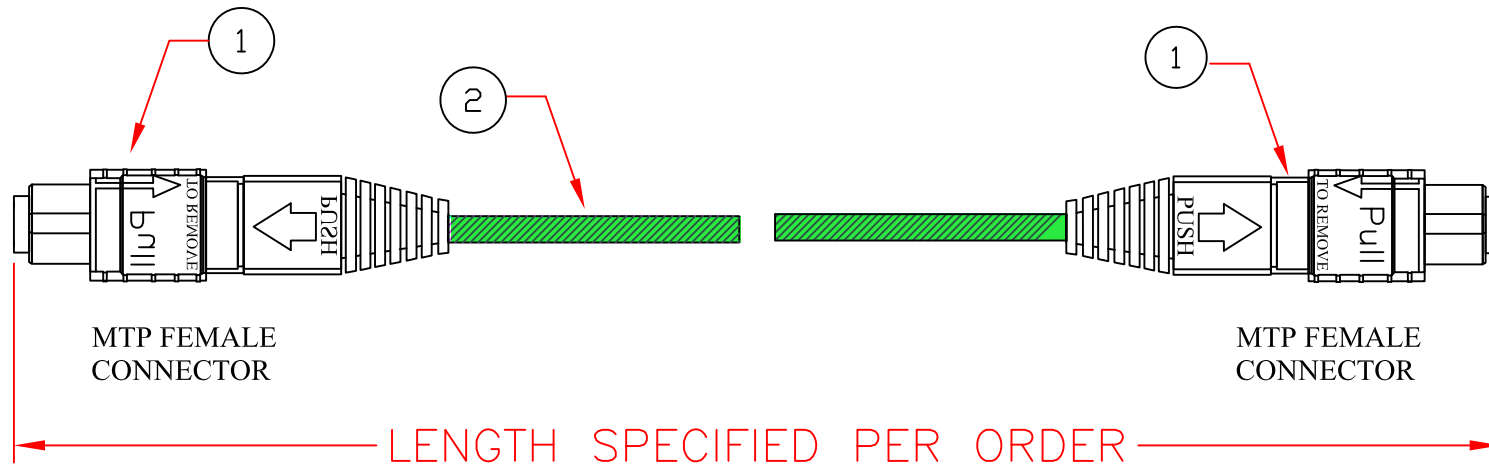

NOTES:
 1) SPC GR-326 GEOMETRIC REQUIREMENTS =>PROTRUSION/UNDERCUT:+50/-100mm

PERFORMANCE SPECIFICATIONS	
FIBER TYPE: MULTIMODE (50/125um)	
	850/1310nm
INSERTION LOSS	0.3dB
TYPICAL INSERTION LOSS	0.2dB
MATING DURABILITY (500 cycles)	<0.2dB
TEMPERATURE RANGE	-40° C to 85° C

CORNING OPTICAL FIBER CABLE 50/125um (24-FIBER) MICRO-CORE 10-GIG LIME GREEN

OM5

ITEM	QTY.	DESCRIPTION	PROPRIETARY AND CONFIDENTIAL THE INFORMATION CONTAINED IN THIS DRAWING IS THE SOLE PROPERTY OF iFIBER OPTIX, INC. ANY REPRODUCTION IN PART OR AS A WHOLE WITHOUT THE WRITTEN PERMISSION IS PROHIBITED.	DRAWN BY:	DATE:	 iFIBER OPTIX, INC. 14450 CHAMBERS RD. TUSTIN, CA 92780 Tel: 714-665-9796 Fax: 714-665-9757 www.ifiberoptix.com
1	1	MTP FEMALE MULTIMODE CONNECTOR		CHECKED BY:	DATE:	
2	1	CORNING MULTIMODE 24-FIBER 50um 10-GIG		APPROVED BY:	DATE:	
3		N/A		TITLE:		
4		N/A				PART NUMBER: i2570-24MTP-1FM-0N-xxxF-B

MTP to MTP – Straight Thru Orientation

Figure 1

"Straight Through" or "Universal"

Note: Available for Ribbon and Microdistribution assemblies

OM5

ITEM	QTY.	DESCRIPTION	PROPRIETARY AND CONFIDENTIAL	DRAWN BY:	DATE:	 iFIBER OPTIX, INC. 14450 CHAMBERS RD. TUSTIN, CA 92780 www.ifiberoptix.com Tel: 714-665-9796 Fax: 714-665-9757	
1	1	MTP FEMALE MULTIMODE CONNECTOR	THE INFORMATION CONTAINED IN THIS DRAWING IS THE SOLE PROPERTY OF iFIBER OPTIX, INC. ANY REPRODUCTION IN PART OR AS A WHOLE WITHOUT THE WRITTEN PERMISSION IS PROHIBITED.	LUIS	MAY-14-2021		
2	1	CORNING MULTIMODE 24-FIBER 50um 10-GIG		CHECKED BY:	SANJEEV		MAY-14-2021
3		N/A		APPROVED BY:	SANJEEV		MAY-14-2021
4		N/A		TITLE:	MTP(M)-MTP(M) MM 24-FIBER 50um 10-GIG		
						PART NUMBER: i2570-24MTP-1FM-0N-xxxF-B	