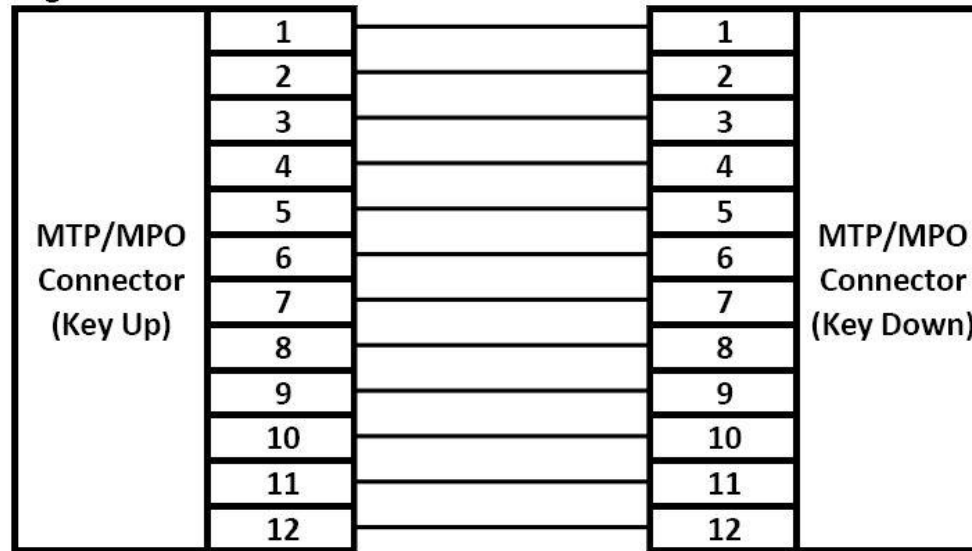

CORNING OPTICAL FIBER CABLE 50/125um (24-FIBER) MICRO-CORE 10-GIG LIME GREEN

OM5

ITEM	QTY.	DESCRIPTION	PROPRIETARY AND CONFIDENTIAL THE INFORMATION CONTAINED IN THIS DRAWING IS THE SOLE PROPERTY OF iFIBER OPTIX, INC. ANY REPRODUCTION IN PART OR AS A WHOLE WITHOUT THE WRITTEN PERMISSION IS PROHIBITED.	DRAWN BY:	DATE:	 iFIBER OPTIX, INC. 14450 CHAMBERS RD. TUSTIN, CA 92780 Tel: 714-665-9796 Fax: 714-665-9757 www.ifiberoptix.com
1	1	MTP FEMALE MULTIMODE CONNECTOR		CHECKED BY:	DATE:	
2	1	CORNING MULTIMODE 24-FIBER 50um 10-GIG		APPROVED BY:	DATE:	
3		N/A		TITLE:		
4		N/A				PART NUMBER: i2570-24MTP-1FM-0N-xxxF-B

MTP to MTP – Straight Thru Orientation

Figure 1

"Straight Through" or "Universal"

Note: Available for Ribbon and Microdistribution assemblies

OM5

ITEM	QTY.	DESCRIPTION	PROPRIETARY AND CONFIDENTIAL	DRAWN BY:	DATE:	 iFIBER OPTIX, INC. 14450 CHAMBERS RD. TUSTIN, CA 92780 www.ifiberoptix.com Tel: 714-665-9796 Fax: 714-665-9757	
1	1	MTP FEMALE MULTIMODE CONNECTOR	THE INFORMATION CONTAINED IN THIS DRAWING IS THE SOLE PROPERTY OF iFIBER OPTIX, INC. ANY REPRODUCTION IN PART OR AS A WHOLE WITHOUT THE WRITTEN PERMISSION IS PROHIBITED.	LUIS	MAY-14-2021		
2	1	CORNING MULTIMODE 24-FIBER 50um 10-GIG		CHECKED BY:	SANJEEV		MAY-14-2021
3		N/A		APPROVED BY:	SANJEEV		MAY-14-2021
4		N/A		TITLE:	MTP(M)-MTP(M) MM 24-FIBER 50um 10-GIG		
						PART NUMBER: i2570-24MTP-1FM-0N-xxxF-B	