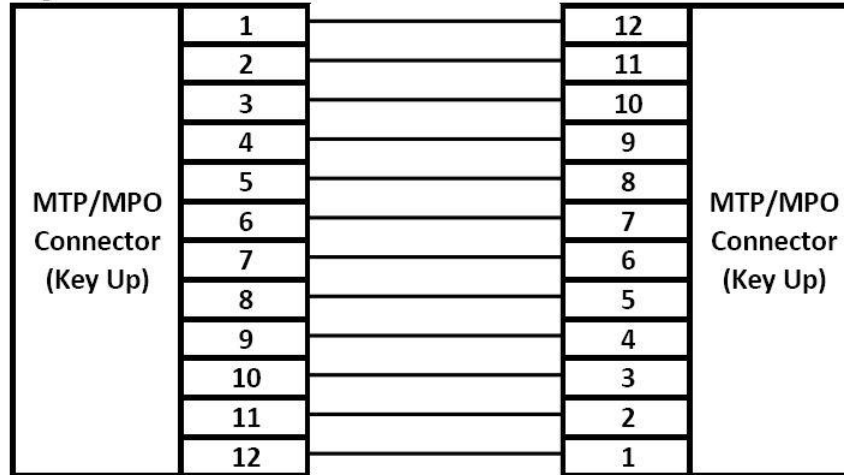

MTP to MTP – Straight Thru Orientation

Figure 1

"Straight Through" or "Universal"

Note: Available for Ribbon and Microdistribution assemblies

OM5

ITEM	QTY.	DESCRIPTION	PROPRIETARY AND CONFIDENTIAL	DRAWN BY:	DATE:	 iFIBER OPTIX, INC. 14450 CHAMBERS RD. TUSTIN, CA 92780 www.ifiberoptix.com Tel: 714-665-9796 Fax: 714-665-9757	
1	1	MTP FEMALE MULTIMODE CONNECTOR	THE INFORMATION CONTAINED IN THIS DRAWING IS THE SOLE PROPERTY OF iFIBER OPTIX, INC. ANY REPRODUCTION IN PART OR AS A WHOLE WITHOUT THE WRITTEN PERMISSION IS PROHIBITED.	LUIS	MAY-14-2021		
2	1	CORNING MULTIMODE 24-FIBER 50um 10-GIG		CHECKED BY:	SANJEEV		MAY-14-2021
3		N/A		APPROVED BY:	SANJEEV		MAY-14-2021
4		N/A		TITLE:	MTP(M)-MTP(M) MM 24-FIBER 50um 10-GIG		
						PART NUMBER: i2570-24MTP-1FM-0N-xxxF-B	

MTP to MTP – Cross-over/ QSFP/ Reversed Orientation

Figure 2

"Crossed" or "Reversed"

Note: Available for Ribbon and Microdistribution assemblies

OM5

ITEM	QTY.	DESCRIPTION	PROPRIETARY AND CONFIDENTIAL	DRAWN BY: LUIS	DATE: MAY-14-2021	 iFIBER OPTIX, INC. 14450 CHAMBERS RD. TUSTIN, CA 92780 www.ifiberoptix.com Tel: 714-665-9796 Fax: 714-665-9757
1	1	MTP FEMALE MULTIMODE CONNECTOR	THE INFORMATION CONTAINED IN THIS DRAWING IS THE SOLE PROPERTY OF iFIBER OPTIX, INC. ANY REPRODUCTION IN PART OR AS A WHOLE WITHOUT THE WRITTEN PERMISSION IS PROHIBITED.	CHECKED BY: SANJEEV	DATE: MAY-14-2021	
2	1	CORNING MULTIMODE 24-FIBER 50um 10-GIG		APPROVED BY: SANJEEV	DATE: MAY-14-2021	
3		N/A		TITLE: MTP(M)-MTP(M) MM 24-FIBER 50um 10-GIG		
4		N/A				

PART NUMBER: **i2570-24MTP-1FM-0N-xxxF-B**

MTP TO MTP – PAIRS FLIPPED

MTP/MPO CONNECTOR (KEY UP)	1 – BLUE	2 – ORANGE	MTP/MPO CONNECTOR (KEY DOWN)
	2 – ORANGE	1 – BLUE	
	3 – GREEN	4 – BROWN	
	4 – BROWN	3 – GREEN	
	5 – SLATE	6 – WHITE	
	6 – WHITE	5 – SLATE	
	7 – RED	8 – BLACK	
	8 – BLACK	7 – RED	
	9 – YELLOW	10 – PURPLE	
	10 – PURPLE	9 – YELLOW	
	11 – ROSE	12 – AQUA	
	12 – AQUA	11 – ROSE	