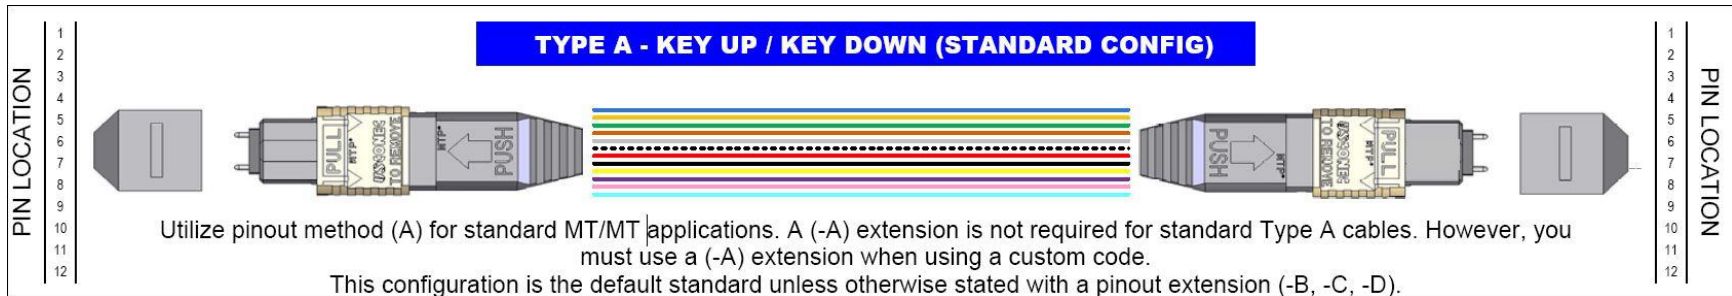

MTP to MTP – Straight Thru Orientation

Figure 1

"Straight Through" or "Universal"

Note: Available for Ribbon and Microdistribution assemblies

OM5

ITEM	QTY.	DESCRIPTION	PROPRIETARY AND CONFIDENTIAL	DRAWN BY:	DATE:	 iFIBER OPTIX, INC. 14450 CHAMBERS RD. TUSTIN, CA 92780 www.ifiberoptix.com Tel: 714-665-9796 Fax: 714-665-9757	
1	1	MTP FEMALE MULTIMODE CONNECTOR	THE INFORMATION CONTAINED IN THIS DRAWING IS THE SOLE PROPERTY OF iFIBER OPTIX, INC. ANY REPRODUCTION IN PART OR AS A WHOLE WITHOUT THE WRITTEN PERMISSION IS PROHIBITED.	LUIS	MAY-14-2021		
2	1	CORNING MULTIMODE 24-FIBER 50um 10-GIG		CHECKED BY:	SANJEEV		MAY-14-2021
3		N/A		APPROVED BY:	SANJEEV		MAY-14-2021
4		N/A		TITLE:	MTP(M)-MTP(M) MM 24-FIBER 50um 10-GIG		
						PART NUMBER: i2570-24MTP-1FM-0N-xxxF-B	

MTP to MTP – Cross-over/ QSFP/ Reversed Orientation

Figure 2

"Crossed" or "Reversed"

Note: Available for Ribbon and Microdistribution assemblies

OM5

ITEM	QTY.	DESCRIPTION	PROPRIETARY AND CONFIDENTIAL	DRAWN BY: LUIS	DATE: MAY-14-2021	 iFIBER OPTIX, INC. 14450 CHAMBERS RD. TUSTIN, CA 92780 www.ifiberoptix.com Tel: 714-665-9796 Fax: 714-665-9757
1	1	MTP FEMALE MULTIMODE CONNECTOR	THE INFORMATION CONTAINED IN THIS DRAWING IS THE SOLE PROPERTY OF iFIBER OPTIX, INC. ANY REPRODUCTION IN PART OR AS A WHOLE WITHOUT THE WRITTEN PERMISSION IS PROHIBITED.	CHECKED BY: SANJEEV	DATE: MAY-14-2021	
2	1	CORNING MULTIMODE 24-FIBER 50um 10-GIG		APPROVED BY: SANJEEV	DATE: MAY-14-2021	
3		N/A		TITLE: MTP(M)-MTP(M) MM 24-FIBER 50um 10-GIG		
4		N/A				

PART NUMBER: **i2570-24MTP-1FM-0N-xxxF-B**

MTP TO MTP – PAIRS FLIPPED

MTP/MPO CONNECTOR (KEY UP)	1 – BLUE	2 – ORANGE	MTP/MPO CONNECTOR (KEY DOWN)
	2 – ORANGE	1 – BLUE	
	3 – GREEN	4 – BROWN	
	4 – BROWN	3 – GREEN	
	5 – SLATE	6 – WHITE	
	6 – WHITE	5 – SLATE	
	7 – RED	8 – BLACK	
	8 – BLACK	7 – RED	
	9 – YELLOW	10 – PURPLE	
	10 – PURPLE	9 – YELLOW	
	11 – ROSE	12 – AQUA	
	12 – AQUA	11 – ROSE	