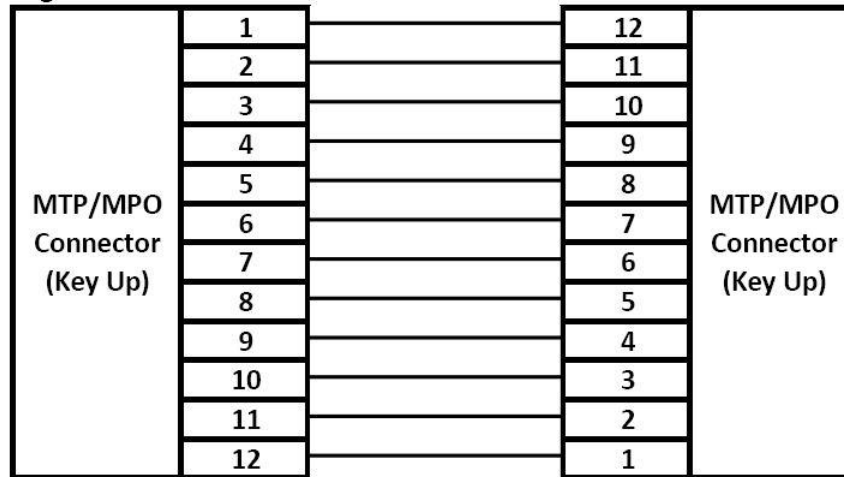

MTP to MTP – Straight Thru Orientation

Figure 1

"Straight Through" or "Universal"

Note: Available for Ribbon and Microdistribution assemblies

OM5

ITEM	QTY.	DESCRIPTION	PROPRIETARY AND CONFIDENTIAL	DRAWN BY:	DATE:	 iFIBER OPTIX, INC. 14450 CHAMBERS RD. TUSTIN, CA 92780 www.ifiberoptix.com Tel: 714-665-9796 Fax: 714-665-9757
1	1	MTP FEMALE MULTIMODE CONNECTOR	THE INFORMATION CONTAINED IN THIS DRAWING IS THE SOLE PROPERTY OF iFIBER OPTIX, INC. ANY REPRODUCTION IN PART OR AS A WHOLE WITHOUT THE WRITTEN PERMISSION IS PROHIBITED.	CHECKED BY:	DATE:	
2	1	CORNING MULTIMODE 12-FIBER 50um 10-GIG		SANJEEV	MAY-14-2021	
3		N/A		APPROVED BY:	DATE:	
4		N/A		SANJEEV	MAY-14-2021	
				TITLE:	PART NUMBER:	
				MTP(M)-MTP(M) MM 12-FIBER 50um 10-GIG	i2570-12MTP-1FM-0N-xxxF-B	

MTP to MTP – Cross-over/ QSFP/ Reversed Orientation

Figure 2

"Crossed" or "Reversed"

Note: Available for Ribbon and Microdistribution assemblies

OM5

ITEM	QTY.	DESCRIPTION	PROPRIETARY AND CONFIDENTIAL THE INFORMATION CONTAINED IN THIS DRAWING IS THE SOLE PROPERTY OF iFIBER OPTIX, INC. ANY REPRODUCTION IN PART OR AS A WHOLE WITHOUT THE WRITTEN PERMISSION IS PROHIBITED.	DRAWN BY:	DATE:	 iFIBER OPTIX, INC. 14450 CHAMBERS RD. TUSTIN, CA 92780 www.ifiberoptix.com Tel: 714-665-9796 Fax: 714-665-9757
1	1	MTP FEMALE MULTIMODE CONNECTOR		CHECKED BY:	MAY-14-2021	
2	1	CORNING MULTIMODE 12-FIBER 50um 10-GIG		SANJEEV	MAY-14-2021	
3		N/A		APPROVED BY:	DATE:	
4		N/A	SANJEEV	MAY-14-2021	TITLE: MTP(M)-MTP(M) MM 12-FIBER 50um 10-GIG	PART NUMBER: i2570-12MTP-1FM-0N-xxxF-B

MTP TO MTP – PAIRS FLIPPED

MTP/MPO CONNECTOR (KEY UP)	1 – BLUE	2 – ORANGE	MTP/MPO CONNECTOR (KEY DOWN)
	2 – ORANGE	1 – BLUE	
	3 – GREEN	4 – BROWN	
	4 – BROWN	3 – GREEN	
	5 – SLATE	6 – WHITE	
	6 – WHITE	5 – SLATE	
	7 – RED	8 – BLACK	
	8 – BLACK	7 – RED	
	9 – YELLOW	10 – PURPLE	
	10 – PURPLE	9 – YELLOW	
	11 – ROSE	12 – AQUA	
	12 – AQUA	11 – ROSE	