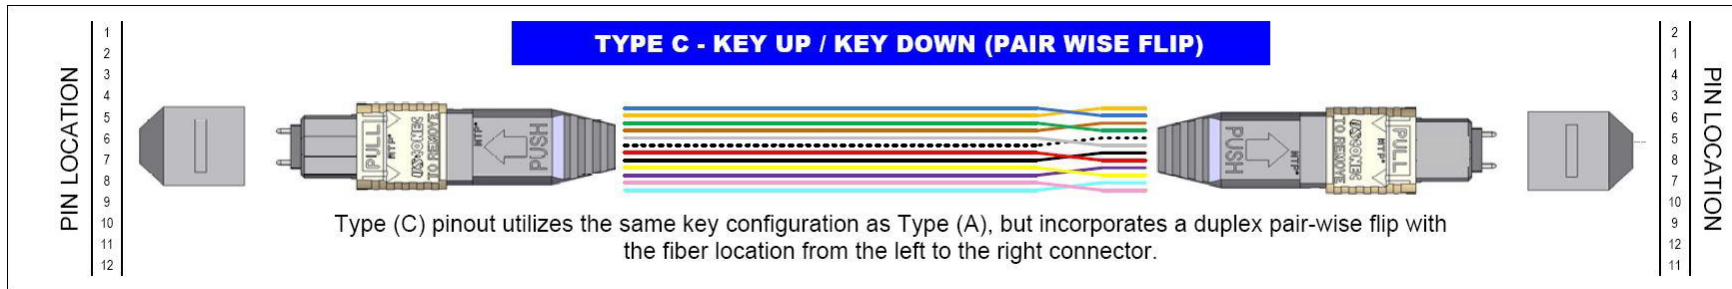

MTP to MTP – Straight Thru Orientation

Figure 1

"Straight Through" or "Universal"

Note: Available for Ribbon and Microdistribution assemblies

OM5

ITEM	QTY.	DESCRIPTION	PROPRIETARY AND CONFIDENTIAL	DRAWN BY:	DATE:	 iFIBER OPTIX, INC. 14450 CHAMBERS RD. TUSTIN, CA 92780 www.ifiberoptix.com Tel: 714-665-9796 Fax: 714-665-9757
1	1	MTP FEMALE MULTIMODE CONNECTOR	THE INFORMATION CONTAINED IN THIS DRAWING IS THE SOLE PROPERTY OF iFIBER OPTIX, INC. ANY REPRODUCTION IN PART OR AS A WHOLE WITHOUT THE WRITTEN PERMISSION IS PROHIBITED.	CHECKED BY:	DATE:	
2	1	CORNING MULTIMODE 12-FIBER 50um 10-GIG		SANJEEV	MAY-14-2021	
3		N/A		APPROVED BY:	DATE:	
4		N/A		SANJEEV	MAY-14-2021	
				TITLE:	PART NUMBER:	
				MTP(M)-MTP(M) MM 12-FIBER 50um 10-GIG	i2570-12MTP-1FM-0N-xxxF-B	

MTP to MTP – Cross-over/ QSFP/ Reversed Orientation

Figure 2

"Crossed" or "Reversed"

Note: Available for Ribbon and Microdistribution assemblies

OM5

ITEM	QTY.	DESCRIPTION	PROPRIETARY AND CONFIDENTIAL THE INFORMATION CONTAINED IN THIS DRAWING IS THE SOLE PROPERTY OF iFIBER OPTIX, INC. ANY REPRODUCTION IN PART OR AS A WHOLE WITHOUT THE WRITTEN PERMISSION IS PROHIBITED.	DRAWN BY:	DATE:	 iFIBER OPTIX, INC. 14450 CHAMBERS RD. TUSTIN, CA 92780 www.ifiberoptix.com Tel: 714-665-9796 Fax: 714-665-9757
1	1	MTP FEMALE MULTIMODE CONNECTOR		CHECKED BY:	MAY-14-2021	
2	1	CORNING MULTIMODE 12-FIBER 50um 10-GIG		SANJEEV	MAY-14-2021	
3		N/A		APPROVED BY:	DATE:	
4		N/A	SANJEEV	MAY-14-2021	TITLE: MTP(M)-MTP(M) MM 12-FIBER 50um 10-GIG	PART NUMBER: i2570-12MTP-1FM-0N-xxxF-B

MTP TO MTP – PAIRS FLIPPED

MTP/MPO CONNECTOR (KEY UP)	1 – BLUE	2 – ORANGE	MTP/MPO CONNECTOR (KEY DOWN)
	2 – ORANGE	1 – BLUE	
	3 – GREEN	4 – BROWN	
	4 – BROWN	3 – GREEN	
	5 – SLATE	6 – WHITE	
	6 – WHITE	5 – SLATE	
	7 – RED	8 – BLACK	
	8 – BLACK	7 – RED	
	9 – YELLOW	10 – PURPLE	
	10 – PURPLE	9 – YELLOW	
	11 – ROSE	12 – AQUA	
	12 – AQUA	11 – ROSE	