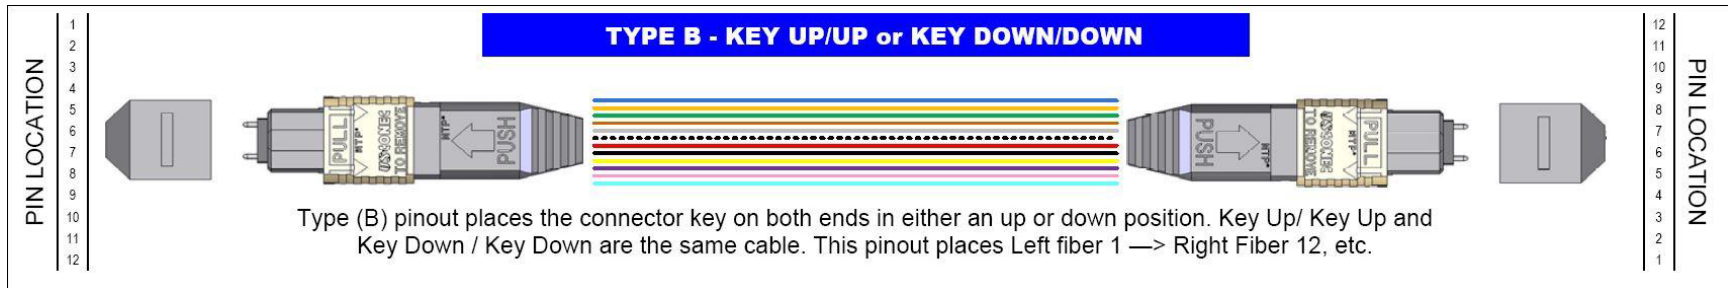

MTP to MTP – Straight Thru Orientation

Figure 1

"Straight Through" or "Universal"

Note: Available for Ribbon and Microdistribution assemblies

OM5

ITEM	QTY.	DESCRIPTION	PROPRIETARY AND CONFIDENTIAL	DRAWN BY:	DATE:	 iFIBER OPTIX, INC. 14450 CHAMBERS RD. TUSTIN, CA 92780 www.ifiberoptix.com Tel: 714-665-9796 Fax: 714-665-9757
1	1	MTP FEMALE MULTIMODE CONNECTOR	THE INFORMATION CONTAINED IN THIS DRAWING IS THE SOLE PROPERTY OF iFIBER OPTIX, INC. ANY REPRODUCTION IN PART OR AS A WHOLE WITHOUT THE WRITTEN PERMISSION IS PROHIBITED.	CHECKED BY:	DATE:	
2	1	CORNING MULTIMODE 12-FIBER 50um 10-GIG		SANJEEV	MAY-14-2021	
3		N/A		APPROVED BY:	DATE:	
4		N/A		SANJEEV	MAY-14-2021	
				TITLE:	PART NUMBER:	
				MTP(M)-MTP(M) MM 12-FIBER 50um 10-GIG	i2570-12MTP-1FM-0N-xxxF-B	

MTP to MTP – Cross-over/ QSFP/ Reversed Orientation

Figure 2

"Crossed" or "Reversed"

Note: Available for Ribbon and Microdistribution assemblies

OM5

ITEM	QTY.	DESCRIPTION	PROPRIETARY AND CONFIDENTIAL THE INFORMATION CONTAINED IN THIS DRAWING IS THE SOLE PROPERTY OF iFIBER OPTIX, INC. ANY REPRODUCTION IN PART OR AS A WHOLE WITHOUT THE WRITTEN PERMISSION IS PROHIBITED.	DRAWN BY:	DATE:	 iFIBER OPTIX, INC. 14450 CHAMBERS RD. TUSTIN, CA 92780 www.ifiberoptix.com Tel: 714-665-9796 Fax: 714-665-9757
1	1	MTP FEMALE MULTIMODE CONNECTOR		CHECKED BY:	MAY-14-2021	
2	1	CORNING MULTIMODE 12-FIBER 50um 10-GIG		SANJEEV	MAY-14-2021	
3		N/A		APPROVED BY:	DATE:	
4		N/A	SANJEEV	MAY-14-2021	TITLE: MTP(M)-MTP(M) MM 12-FIBER 50um 10-GIG	PART NUMBER: i2570-12MTP-1FM-0N-xxxF-B

MTP TO MTP – PAIRS FLIPPED

MTP/MPO CONNECTOR (KEY UP)	1 – BLUE	2 – ORANGE	MTP/MPO CONNECTOR (KEY DOWN)
	2 – ORANGE	1 – BLUE	
	3 – GREEN	4 – BROWN	
	4 – BROWN	3 – GREEN	
	5 – SLATE	6 – WHITE	
	6 – WHITE	5 – SLATE	
	7 – RED	8 – BLACK	
	8 – BLACK	7 – RED	
	9 – YELLOW	10 – PURPLE	
	10 – PURPLE	9 – YELLOW	
	11 – ROSE	12 – AQUA	
	12 – AQUA	11 – ROSE	