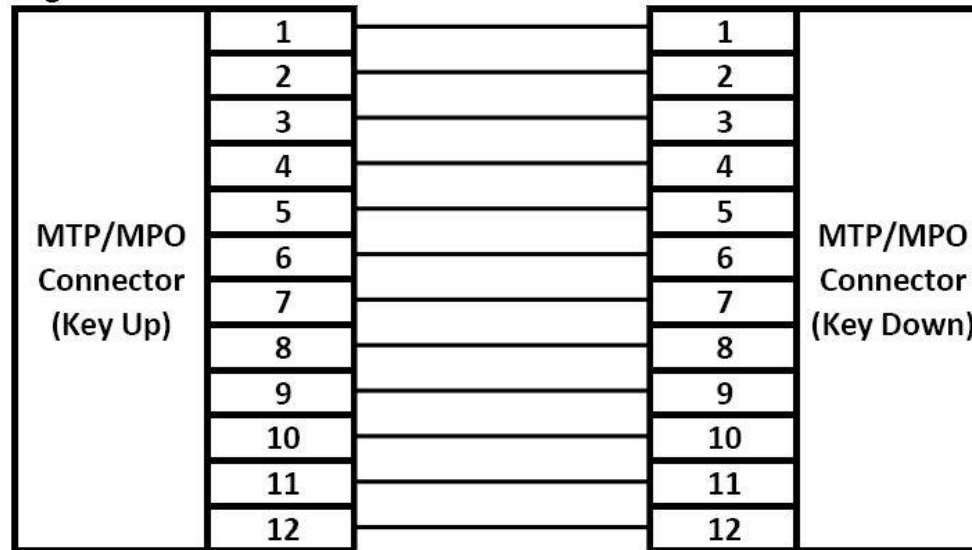

CORNING OPTICAL FIBER CABLE 50/125um (12-FIBER) MICRO-CORE 10-GIG LIME GREEN

OM5

ITEM	QTY.	DESCRIPTION	PROPRIETARY AND CONFIDENTIAL THE INFORMATION CONTAINED IN THIS DRAWING IS THE SOLE PROPERTY OF iFIBER OPTIX, INC. ANY REPRODUCTION IN PART OR AS A WHOLE WITHOUT THE WRITTEN PERMISSION IS PROHIBITED.	DRAWN BY:	DATE:	 iFIBER OPTIX, INC. 14450 CHAMBERS RD. TUSTIN, CA 92780 Tel: 714-665-9796 Fax: 714-665-9757 www.ifiberoptix.com
1	1	MTP FEMALE MULTIMODE CONNECTOR		CHECKED BY:	DATE:	
2	1	CORNING MULTIMODE 12-FIBER 50um 10-GIG		APPROVED BY:	DATE:	
3		N/A		TITLE:		
4		N/A				PART NUMBER: i2570-12MTP-1FM-0N-xxxF-B

MTP to MTP – Straight Thru Orientation

Figure 1

"Straight Through" or "Universal"

Note: Available for Ribbon and Microdistribution assemblies

OM5

ITEM	QTY.	DESCRIPTION	PROPRIETARY AND CONFIDENTIAL	DRAWN BY:	DATE:	 iFIBER OPTIX, INC. 14450 CHAMBERS RD. TUSTIN, CA 92780 www.ifiberoptix.com Tel: 714-665-9796 Fax: 714-665-9757
1	1	MTP FEMALE MULTIMODE CONNECTOR	THE INFORMATION CONTAINED IN THIS DRAWING IS THE SOLE PROPERTY OF iFIBER OPTIX, INC. ANY REPRODUCTION IN PART OR AS A WHOLE WITHOUT THE WRITTEN PERMISSION IS PROHIBITED.	CHECKED BY:	DATE:	
2	1	CORNING MULTIMODE 12-FIBER 50um 10-GIG		SANJEEV	MAY-14-2021	
3		N/A		APPROVED BY:	DATE:	
4		N/A		SANJEEV	MAY-14-2021	
				TITLE:	PART NUMBER:	
				MTP(M)-MTP(M) MM 12-FIBER 50um 10-GIG	i2570-12MTP-1FM-0N-xxxF-B	