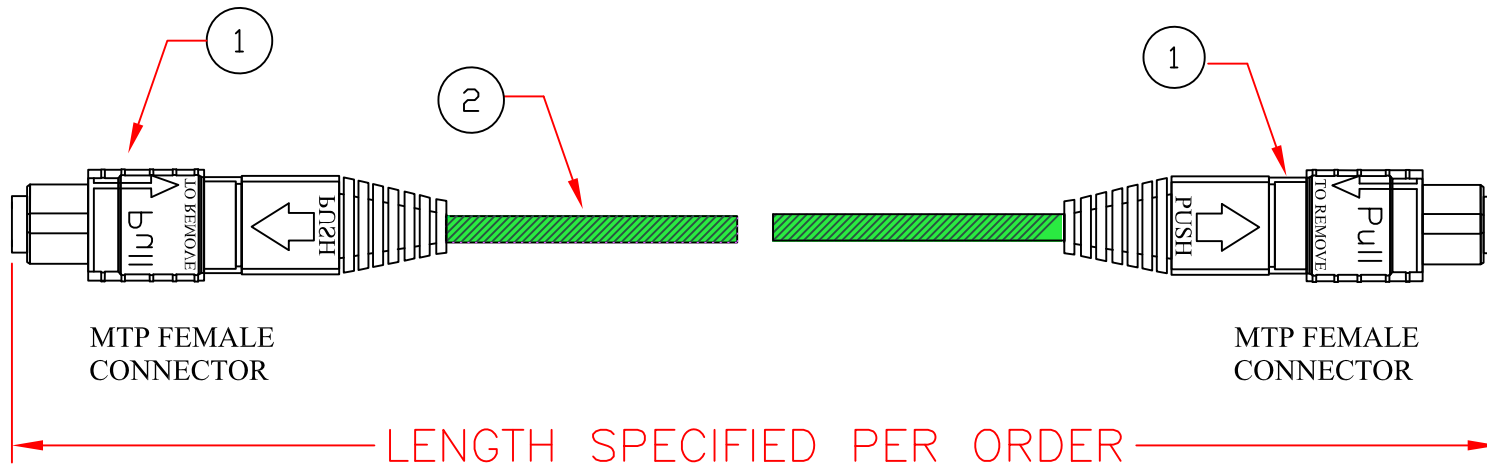

NOTES:
 1) SPC GR-326 GEOMETRIC REQUIREMENTS =>PROTRUSION/UNDERCUT:+50/-100mm

PERFORMANCE SPECIFICATIONS	
FIBER TYPE: MULTIMODE (50/125um)	
	850/1310nm
INSERTION LOSS	0.3dB
TYPICAL INSERTION LOSS	0.2dB
MATING DURABILITY (500 cycles)	<0.2dB
TEMPERATURE RANGE	-40° C to 85° C

CORNING OPTICAL FIBER CABLE 50/125um (12-FIBER) MICRO-CORE 10-GIG LIME GREEN

OM5

ITEM	QTY.	DESCRIPTION	PROPRIETARY AND CONFIDENTIAL THE INFORMATION CONTAINED IN THIS DRAWING IS THE SOLE PROPERTY OF iFIBER OPTIX, INC. ANY REPRODUCTION IN PART OR AS A WHOLE WITHOUT THE WRITTEN PERMISSION IS PROHIBITED.	DRAWN BY:	DATE:	 iFIBER OPTIX, INC. 14450 CHAMBERS RD. TUSTIN, CA 92780 Tel: 714-665-9796 Fax: 714-665-9757 www.ifiberoptix.com
1	1	MTP FEMALE MULTIMODE CONNECTOR		CHECKED BY:	DATE:	
2	1	CORNING MULTIMODE 12-FIBER 50um 10-GIG		APPROVED BY:	DATE:	
3		N/A		TITLE:		
4		N/A				PART NUMBER: i2570-12MTP-1FM-0N-xxxF-B

MTP to MTP – Straight Thru Orientation

Figure 1

"Straight Through" or "Universal"

Note: Available for Ribbon and Microdistribution assemblies

OM5

ITEM	QTY.	DESCRIPTION	PROPRIETARY AND CONFIDENTIAL	DRAWN BY:	DATE:	 iFIBER OPTIX, INC. 14450 CHAMBERS RD. TUSTIN, CA 92780 www.ifiberoptix.com Tel: 714-665-9796 Fax: 714-665-9757
1	1	MTP FEMALE MULTIMODE CONNECTOR	THE INFORMATION CONTAINED IN THIS DRAWING IS THE SOLE PROPERTY OF iFIBER OPTIX, INC. ANY REPRODUCTION IN PART OR AS A WHOLE WITHOUT THE WRITTEN PERMISSION IS PROHIBITED.	CHECKED BY:	DATE:	
2	1	CORNING MULTIMODE 12-FIBER 50um 10-GIG		SANJEEV	MAY-14-2021	
3		N/A		APPROVED BY:	DATE:	
4		N/A		SANJEEV	MAY-14-2021	
				TITLE:	PART NUMBER:	
				MTP(M)-MTP(M) MM 12-FIBER 50um 10-GIG	i2570-12MTP-1FM-0N-xxxF-B	