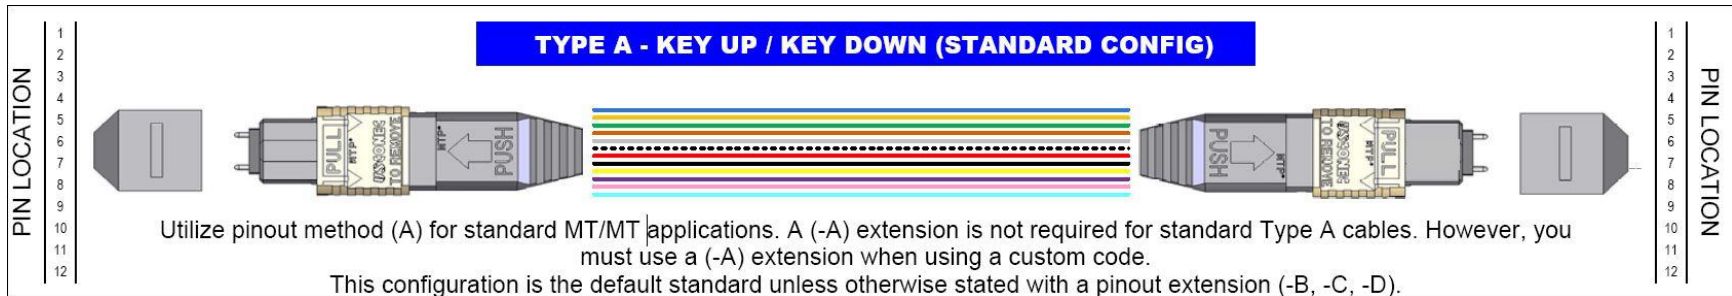

MTP to MTP – Straight Thru Orientation

Figure 1

"Straight Through" or "Universal"

Note: Available for Ribbon and Microdistribution assemblies

OM5

ITEM	QTY.	DESCRIPTION	PROPRIETARY AND CONFIDENTIAL	DRAWN BY:	DATE:	 iFIBER OPTIX, INC. 14450 CHAMBERS RD. TUSTIN, CA 92780 www.ifiberoptix.com Tel: 714-665-9796 Fax: 714-665-9757
1	1	MTP FEMALE MULTIMODE CONNECTOR	THE INFORMATION CONTAINED IN THIS DRAWING IS THE SOLE PROPERTY OF iFIBER OPTIX, INC. ANY REPRODUCTION IN PART OR AS A WHOLE WITHOUT THE WRITTEN PERMISSION IS PROHIBITED.	CHECKED BY:	DATE:	
2	1	CORNING MULTIMODE 12-FIBER 50um 10-GIG		SANJEEV	MAY-14-2021	
3		N/A		APPROVED BY:	DATE:	
4		N/A		SANJEEV	MAY-14-2021	
				TITLE:	PART NUMBER:	
				MTP(M)-MTP(M) MM 12-FIBER 50um 10-GIG	i2570-12MTP-1FM-0N-xxxF-B	

MTP to MTP – Cross-over/ QSFP/ Reversed Orientation

Figure 2

"Crossed" or "Reversed"

Note: Available for Ribbon and Microdistribution assemblies

OM5

ITEM	QTY.	DESCRIPTION	PROPRIETARY AND CONFIDENTIAL THE INFORMATION CONTAINED IN THIS DRAWING IS THE SOLE PROPERTY OF iFIBER OPTIX, INC. ANY REPRODUCTION IN PART OR AS A WHOLE WITHOUT THE WRITTEN PERMISSION IS PROHIBITED.	DRAWN BY:	DATE:	 iFIBER OPTIX, INC. 14450 CHAMBERS RD. TUSTIN, CA 92780 www.ifiberoptix.com Tel: 714-665-9796 Fax: 714-665-9757
1	1	MTP FEMALE MULTIMODE CONNECTOR		CHECKED BY:	MAY-14-2021	
2	1	CORNING MULTIMODE 12-FIBER 50um 10-GIG		SANJEEV	MAY-14-2021	
3		N/A		APPROVED BY:	DATE:	
4		N/A	SANJEEV	MAY-14-2021	TITLE: MTP(M)-MTP(M) MM 12-FIBER 50um 10-GIG	PART NUMBER: i2570-12MTP-1FM-0N-xxxF-B