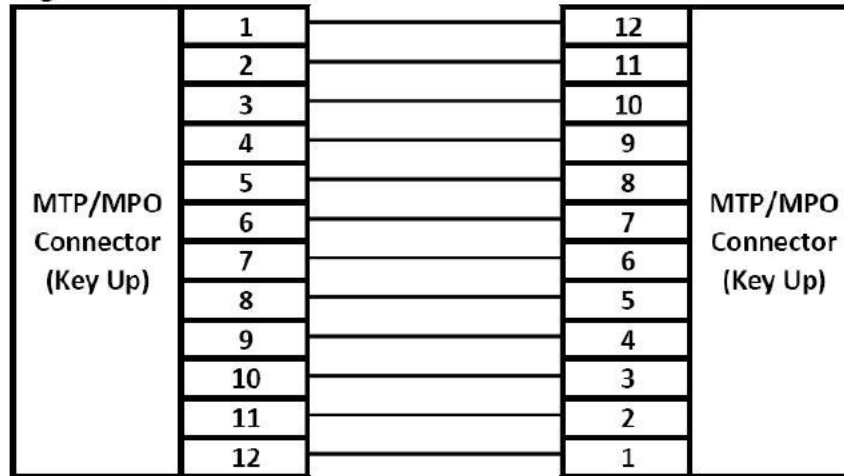

MTP to MTP – Cross-over/ QSFP/ Reversed Orientation

Figure 2

"Crossed" or "Reversed"

Note: Available for Ribbon and Microdistribution assemblies

OM4+

ITEM	QTY.	DESCRIPTION	PROPRIETARY AND CONFIDENTIAL THE INFORMATION CONTAINED IN THIS DRAWING IS THE SOLE PROPERTY OF iFIBER OPTIX, INC. ANY REPRODUCTION IN PART OR AS A WHOLE WITHOUT THE WRITTEN PERMISSION IS PROHIBITED.	DRAWN BY:	DATE:	iFIBER OPTIX, INC. 14450 CHAMBERS RD. TUSTIN, CA 92780 www.ifiberoptix.com Tel: 714-665-9796 Fax: 714-665-9757
1	1	MTP FEMALE MULTIMODE CONNECTOR		CHECKED BY:	JAN-02-2007	
2	1	CORNING MULTIMODE 24-FIBER 50um 10-GIG VIOLET CABLE		SANJEEV	JAN-02-2007	
3		N/A		APPROVED BY:	DATE:	
4		N/A	SANJEEV	JAN-02-2007	TITLE: MTP(M)-MTP(M) MM 24-FIBER 50um 10-GIG VIOLET	PART NUMBER: i2560-24MTP-1FM-0N-xxxF-B