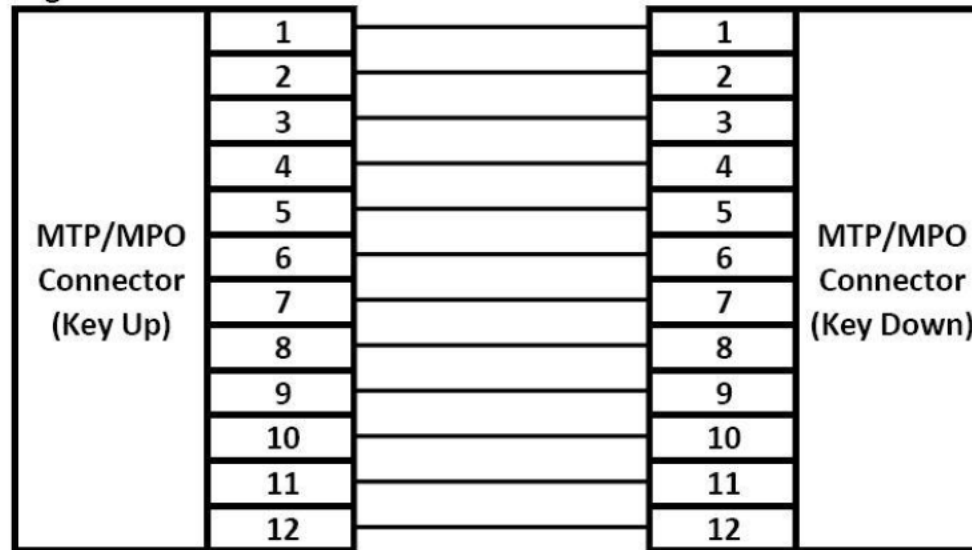

MTP to MTP – Straight Thru Orientation

Figure 1

"Straight Through" or "Universal"

Note: Available for Ribbon and Microdistribution assemblies

OM4+

ITEM	QTY.	DESCRIPTION
1	1	MTP FEMALE MULTIMODE CONNECTOR
2	1	CORNING MULTIMODE 24-FIBER 50um 10-GIG VIOLET CABLE
3		N/A
4		N/A