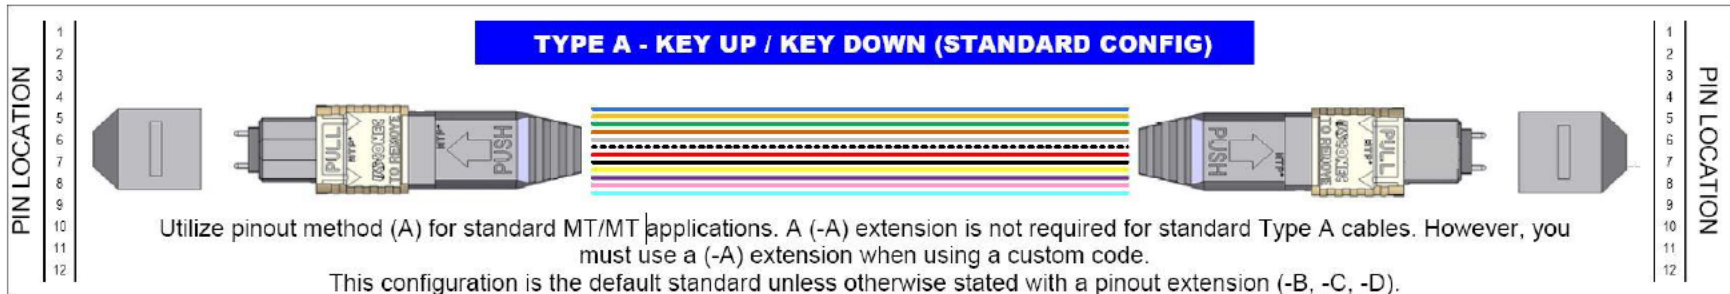

MTP to MTP – Straight Thru Orientation

Figure 1

"Straight Through" or "Universal"

Note: Available for Ribbon and Microdistribution assemblies

OM4+

ITEM	QTY.	DESCRIPTION
1	1	MTP FEMALE MULTIMODE CONNECTOR
2	1	CORNING MULTIMODE 24-FIBER 50um 10-GIG VIOLET CABLE
3		N/A
4		N/A