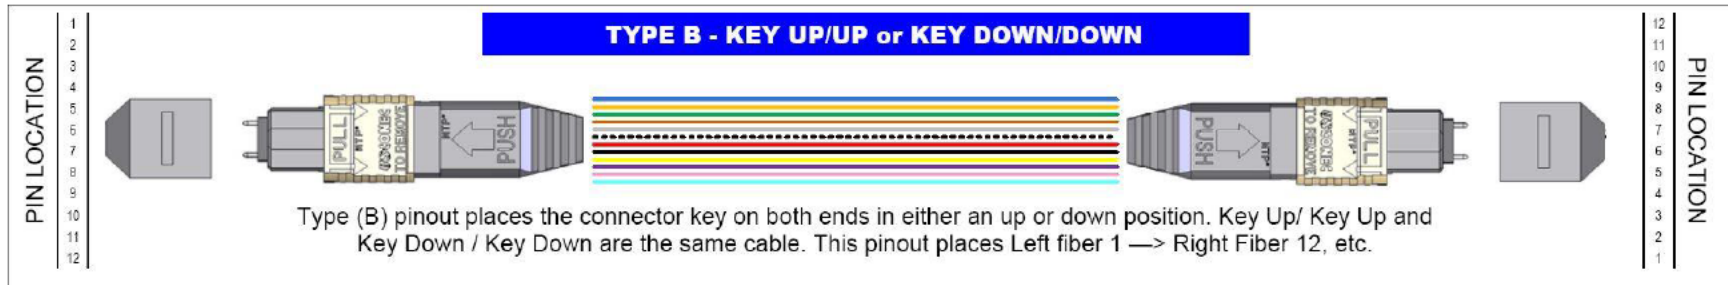

MTP to MTP – Straight Thru Orientation

Figure 1

"Straight Through" or "Universal"

Note: Available for Ribbon and Microdistribution assemblies

OM4+

ITEM	QTY.	DESCRIPTION
1	1	MTP FEMALE MULTIMODE CONNECTOR
2	1	CORNING MULTIMODE 24-FIBER 50um 10-GIG VIOLET CABLE
3		N/A
4		N/A

iFiber Optix
 iFIBER OPTIX, INC.
 14450 CHAMBERS RD.
 TUSTIN, CA 92780
 www.ifiberoptix.com
 Tel: 714-665-9796
 Fax: 714-665-9757

PART NUMBER:
i2560-24MTP-1FM-0N-xxxF-B

MTP to MTP – Cross-over/ QSFP/ Reversed Orientation

Figure 2

"Crossed" or "Reversed"

Note: Available for Ribbon and Microdistribution assemblies

OM4+

ITEM	QTY.	DESCRIPTION	PROPRIETARY AND CONFIDENTIAL THE INFORMATION CONTAINED IN THIS DRAWING IS THE SOLE PROPERTY OF iFIBER OPTIX, INC. ANY REPRODUCTION IN PART OR AS A WHOLE WITHOUT THE WRITTEN PERMISSION IS PROHIBITED.	DRAWN BY:	DATE:	 iFIBER OPTIX, INC. 14450 CHAMBERS RD. TUSTIN, CA 92780 www.ifiberoptix.com Tel: 714-665-9796 Fax: 714-665-9757
1	1	MTP FEMALE MULTIMODE CONNECTOR		CHECKED BY:	JAN-02-2007	
2	1	CORNING MULTIMODE 24-FIBER 50um 10-GIG VIOLET CABLE		SANJEEV	JAN-02-2007	
3		N/A		APPROVED BY:	DATE:	
4		N/A	SANJEEV	JAN-02-2007	TITLE: MTP(M)-MTP(M) MM 24-FIBER 50um 10-GIG VIOLET	PART NUMBER: i2560-24MTP-1FM-0N-xxxF-B