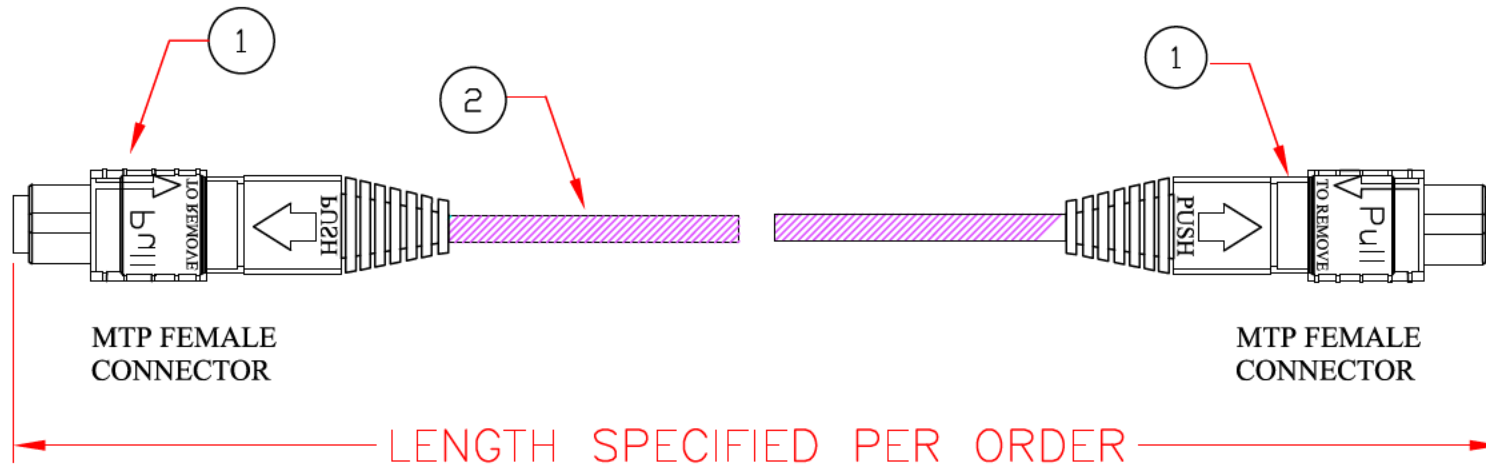

NOTES:
 1) SPC GR-326 GEOMETRIC
 REQUIREMENTS =>PROTRUSION/UNDERCUT:+50/-100nm

PERFORMANCE SPECIFICATIONS	
FIBER TYPE: MULTIMODE (50/125um)	
	850/1310nm
INSERTION LOSS	0.3dB
TYPICAL INSERTION LOSS	0.2dB
MATING DURABILITY (500 cycles)	<0.2dB
TEMPERATURE RANGE	-40° C to 85° C

CORNING OPTICAL FIBER CABLE 50/125um (24-FIBER) MICRO-CORE 10-GIG VIOLET

OM4+

ITEM	QTY.	DESCRIPTION	PROPRIETARY AND CONFIDENTIAL THE INFORMATION CONTAINED IN THIS DRAWING IS THE SOLE PROPERTY OF iFIBER OPTIX, INC. ANY REPRODUCTION IN PART OR AS A WHOLE WITHOUT THE WRITTEN PERMISSION IS PROHIBITED.	DRAWN BY:	DATE:	 iFIBER OPTIX, INC. 14450 CHAMBERS RD. TUSTIN, CA 92780 Tel: 714-665-9796 Fax: 714-665-9757 www.ifiberoptix.com
1	1	MTP FEMALE MULTIMODE CONNECTOR		CHECKED BY:	DATE:	
2	1	CORNING MULTIMODE 24-FIBER 50um 10-GIG VIOLET CABLE		APPROVED BY:	DATE:	
3		N/A		TITLE:		
4		N/A	MTP(M)-MTP(M) MM24-FIBER 50um 10-GIG VIOLET		PART NUMBER: i2560-24MTP-1FM-0N-xxxF-B	

MTP to MTP – Straight Thru Orientation

Figure 1

"Straight Through" or "Universal"

Note: Available for Ribbon and Microdistribution assemblies

OM4+

ITEM	QTY.	DESCRIPTION
1	1	MTP FEMALE MULTIMODE CONNECTOR
2	1	CORNING MULTIMODE 24-FIBER 50um 10-GIG VIOLET CABLE
3		N/A
4		N/A