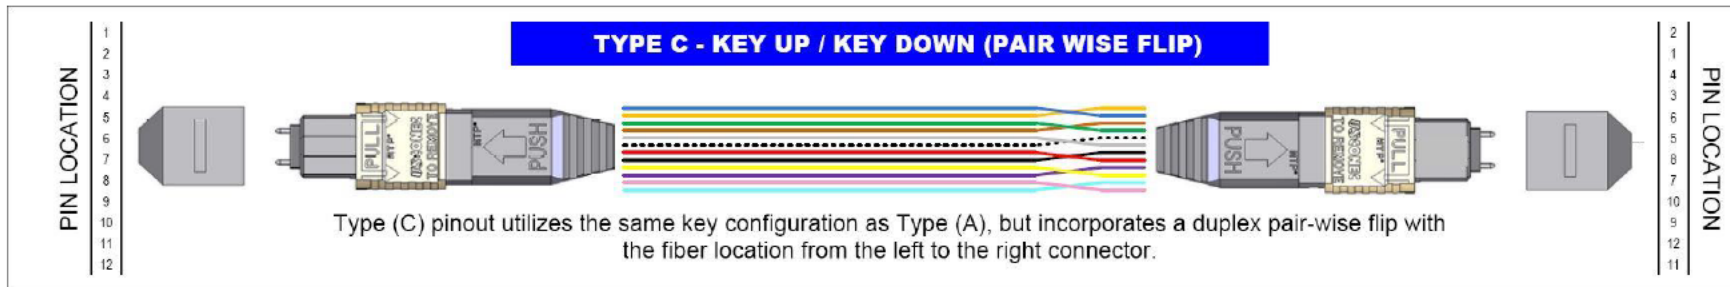

Figure 2

"Crossed" or "Reversed"

Note: Available for Ribbon and Microdistribution assemblies

OM4+

ITEM	QTY.	DESCRIPTION	PROPRIETARY AND CONFIDENTIAL THE INFORMATION CONTAINED IN THIS DRAWING IS THE SOLE PROPERTY OF iFIBER OPTIX, INC. ANY REPRODUCTION IN PART OR AS A WHOLE WITHOUT THE WRITTEN PERMISSION IS PROHIBITED.	DRAWN BY:	DATE:	 iFIBER OPTIX, INC. 14450 CHAMBERS RD. TUSTIN, CA 92780 www.ifiberoptix.com Tel: 714-665-9796 Fax: 714-665-9757
1	1	MTP FEMALE MULTIMODE CONNECTOR		CHECKED BY:	JAN-02-2007	
2	1	CORNING MULTIMODE 24-FIBER 50um 10-GIG VIOLET CABLE		SANJEEV	JAN-02-2007	
3		N/A		APPROVED BY:	DATE:	
4		N/A	SANJEEV	JAN-02-2007	TITLE: MTP(M)-MTP(M) MM 24-FIBER 50um 10-GIG VIOLET	PART NUMBER: i2560-24MTP-1FM-0N-xxxF-B

MTP TO MTP – PAIRS FLIPPED

MTP/MPO CONNECTOR (KEY UP)	1 – BLUE	2 – ORANGE	MTP/MPO CONNECTOR (KEY DOWN)
	2 – ORANGE	1 – BLUE	
	3 – GREEN	4 – BROWN	
	4 – BROWN	3 – GREEN	
	5 – SLATE	6 – WHITE	
	6 – WHITE	5 – SLATE	
	7 – RED	8 – BLACK	
	8 – BLACK	7 – RED	
	9 – YELLOW	10 – PURPLE	
	10 – PURPLE	9 – YELLOW	
	11 – ROSE	12 – AQUA	
	12 – AQUA	11 – ROSE	