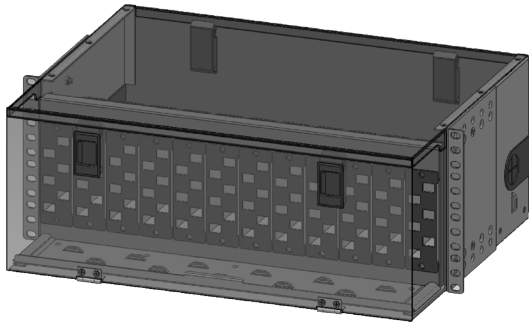

# 4U Panel - 14 Inch

The High Density Fiber Management 4RU Patch Panel are rack mountable interconnect points specifically designed to manage dense fiber applications. Based on the IFO intermateability platform, the panel is fully compatible with Optical Cassettes, Passive Optical Coupler Modules, and solutions.

## Features

- Steel and aluminum construction
- Textured beige or black powder coat finish
- Universal WECO/TIA 19"/23" rack compatibility
- LGX adapter plate/module mounting positions

## Applications

- Data Centers
- Enterprise Network
- Telecommunications Closet
- Central Offices/Headends

Type	Depth (Inches)	Width (Inches)	Height (Inches)	Rack Units	Capacity	Unloaded Weight
4RU	11	17	7	4	(12) HD Plate	15 lbs.