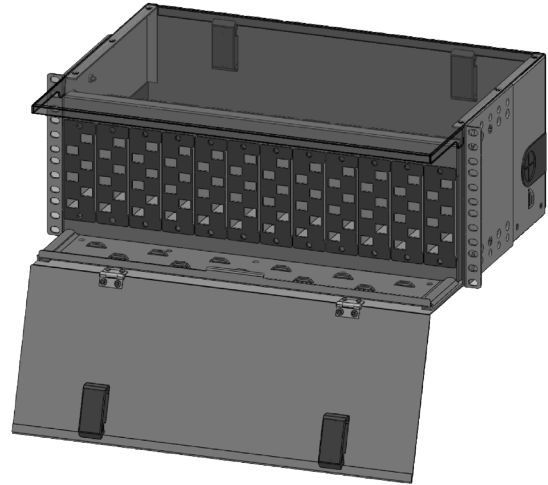

# 4U Panel - 14 Inch

The High Density Fiber Management 4RU Patch Panel are rack mountable interconnect points specifically designed to manage dense fiber applications. Based on the IFO intermateability platform, the panel is fully compatible with Optical Cassettes, Passive Optical Coupler Modules, and solutions.

## Features

- Steel and aluminum construction
- Textured beige or black powder coat finish
- Universal WECO/TIA 19"/23" rack compatibility
- LGX adapter plate/module mounting positions

## Applications

- Data Centers
- Enterprise Network
- Telecommunications Closet
- Central Offices/Headends

Type	Depth (Inches)	Width (Inches)	Height (Inches)	Rack Units	Capacity	Unloaded Weight
4RU	11	17	7	4	(12) HD Plate	15 lbs.