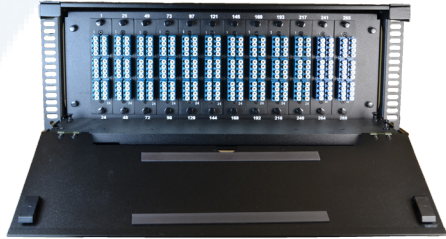

The LGX style Fiber Management 4RU Patch Panel are rack mountable interconnect points specifically designed to manage dense fiber applications. Based on the IFO intermateability platform, the panel is fully compatible with Optical Cassettes, Passive Optical Coupler Modules, and solutions.

## Features

- Steel and aluminum construction
- Textured beige or black powder coat finish
- Universal WECCO/TIA 19"/23" rack compatibility
- LGX adapter plate/module mounting positions
- Slide-out tray with relief cut-outs for simplified connector access (1U and 2U)

## Applications

- Data Centers
- Enterprise Network
- Telecommunications Closet
- Central Offices/Headends

Type	Depth (Inches)	Width (Inches)	Height (Inches)	Rack Units	Capacity	Unloaded Weight
4RU	15	17	7	4	(12) LGX	15 lbs.