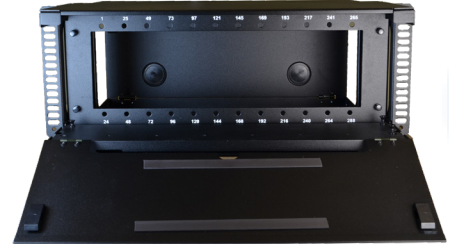

The LGX style Fiber Management 4RU Patch Panel are rack mountable interconnect points specifically designed to manage dense fiber applications. Based on the IFO intermateability platform, the panel is fully compatible with Optical Cassettes, Passive Optical Coupler Modules, and solutions.

## Features

- Steel and aluminum construction
- Textured beige or black powder coat finish
- Universal WECCO/TIA 19"/23" rack compatibility
- LGX adapter plate/module mounting positions
- Slide-out tray with relief cut-outs for simplified connector access (1U and 2U)

## Applications

- Data Centers
- Enterprise Network
- Telecommunications Closet
- Central Offices/Headends

Type	Depth (Inches)	Width (Inches)	Height (Inches)	Rack Units	Capacity	Unloaded Weight
4RU	15	17	7	4	(12) LGX	15 lbs.