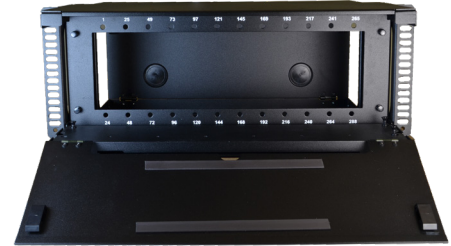

4U Panel - 11 Inch

The LGX style Fiber Management 4RU Patch Panel are rack mountable interconnect points specifically designed to manage dense fiber applications. Based on the IFO intermateability platform, the panel is fully compatible with Optical Cassettes, Passive Optical Coupler Modules, and solutions.

Features

- Steel and aluminum construction
- Textured beige or black powder coat finish
- Universal WECO/TIA 19"/23" rack compatibility
- LGX adapter plate/module mounting positions
- Slide-out tray with relief cut-outs for simplified connector access (1U and 2U)

Applications

- Data Centers
- Enterprise Network
- Telecommunications Closet
- Central Offices/Headends

Type	Depth (Inches)	Width (Inches)	Height (Inches)	Rack Units	Capacity	Unloaded Weight
4RU	11	17	7	4	(12) LGX	15 lbs.