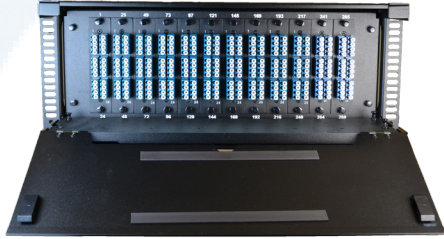

4U Panel - 11 Inch

The LGX style Fiber Management 4RU Patch Panel are rack mountable interconnect points specifically designed to manage dense fiber applications. Based on the IFO intermateability platform, the panel is fully compatible with Optical Cassettes, Passive Optical Coupler Modules, and solutions.

Features

- Steel and aluminum construction
- Textured beige or black powder coat finish
- Universal WECO/TIA 19"/23" rack compatibility
- LGX adapter plate/module mounting positions
- Slide-out tray with relief cut-outs for simplified connector access (1U and 2U)

Applications

- Data Centers
- Enterprise Network
- Telecommunications Closet
- Central Offices/Headends

Type	Depth (Inches)	Width (Inches)	Height (Inches)	Rack Units	Capacity	Unloaded Weight
4RU	11	17	7	4	(12) LGX	15 lbs.