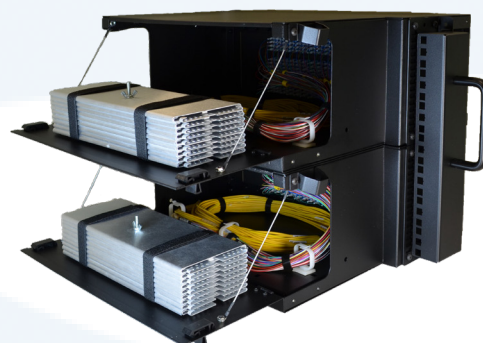

Applications

- Data Centers
- Enterprise Network
- Telecommunications Closet
- Central Offices/Headends

Type	Depth (Inches)	Width (Inches)	Height (Inches)	Rack Units	Capacity	Unloaded Weight
8RU	15	17	14	8	(24) LGX	30 lbs.

Description	Model Number	IFO Number
Fiber Management 8U Patch Panel, Black, Empty	LGX8U	IFR-8U-LGX