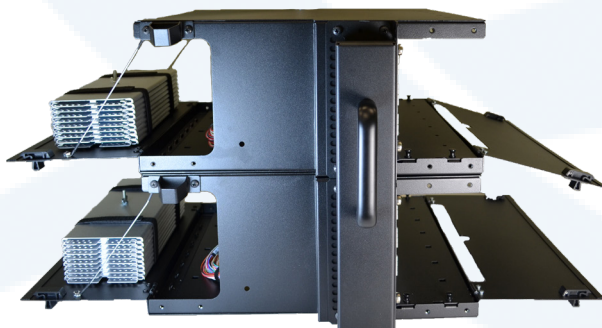

Applications

- Data Centers
- Enterprise Network
- Telecommunications Closet
- Central Offices/Headends

Type	Depth (Inches)	Width (Inches)	Height (Inches)	Rack Units	Capacity	Unloaded Weight
8RU	15	17	14	8	(24) LGX	30 lbs.

Description	Model Number	IFO Number
Fiber Management 8U Patch Panel, Black, Empty	LGX8U	IFR-8U-LGX