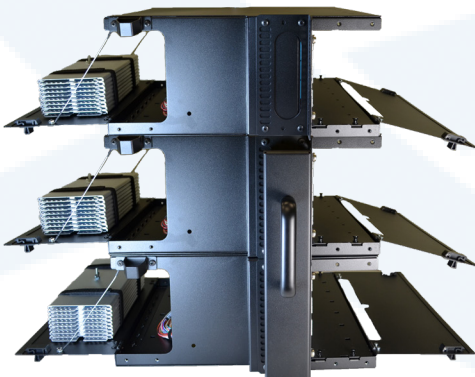

12U Panel

The LGX style Fiber Management 12RU Patch Panel are rack mountable interconnect points specifically designed to manage dense fiber applications. Based on the IFO intermateability platform, the panel is fully compatible with Optical Cassettes, Passive Optical Coupler Modules, and solutions.

Features

- Steel and aluminum construction
- Textured beige or black powder coat finish
- Universal WECCO/TIA 19"/23" rack compatibility
- LGX adapter plate/module mounting positions

Applications

- Data Centers
- Enterprise Network
- Telecommunications Closet
- Central Offices/Headends

Type	Depth (Inches)	Width (Inches)	Height (Inches)	Rack Units	Capacity	Unloaded Weight
12RU	15	17	21	12	(36) LGX	45 lbs.

Description	Model Number	IFO Number
Fiber Management 12U Patch Panel, Black, Empty	LGX12U	IFR-12U-LGX